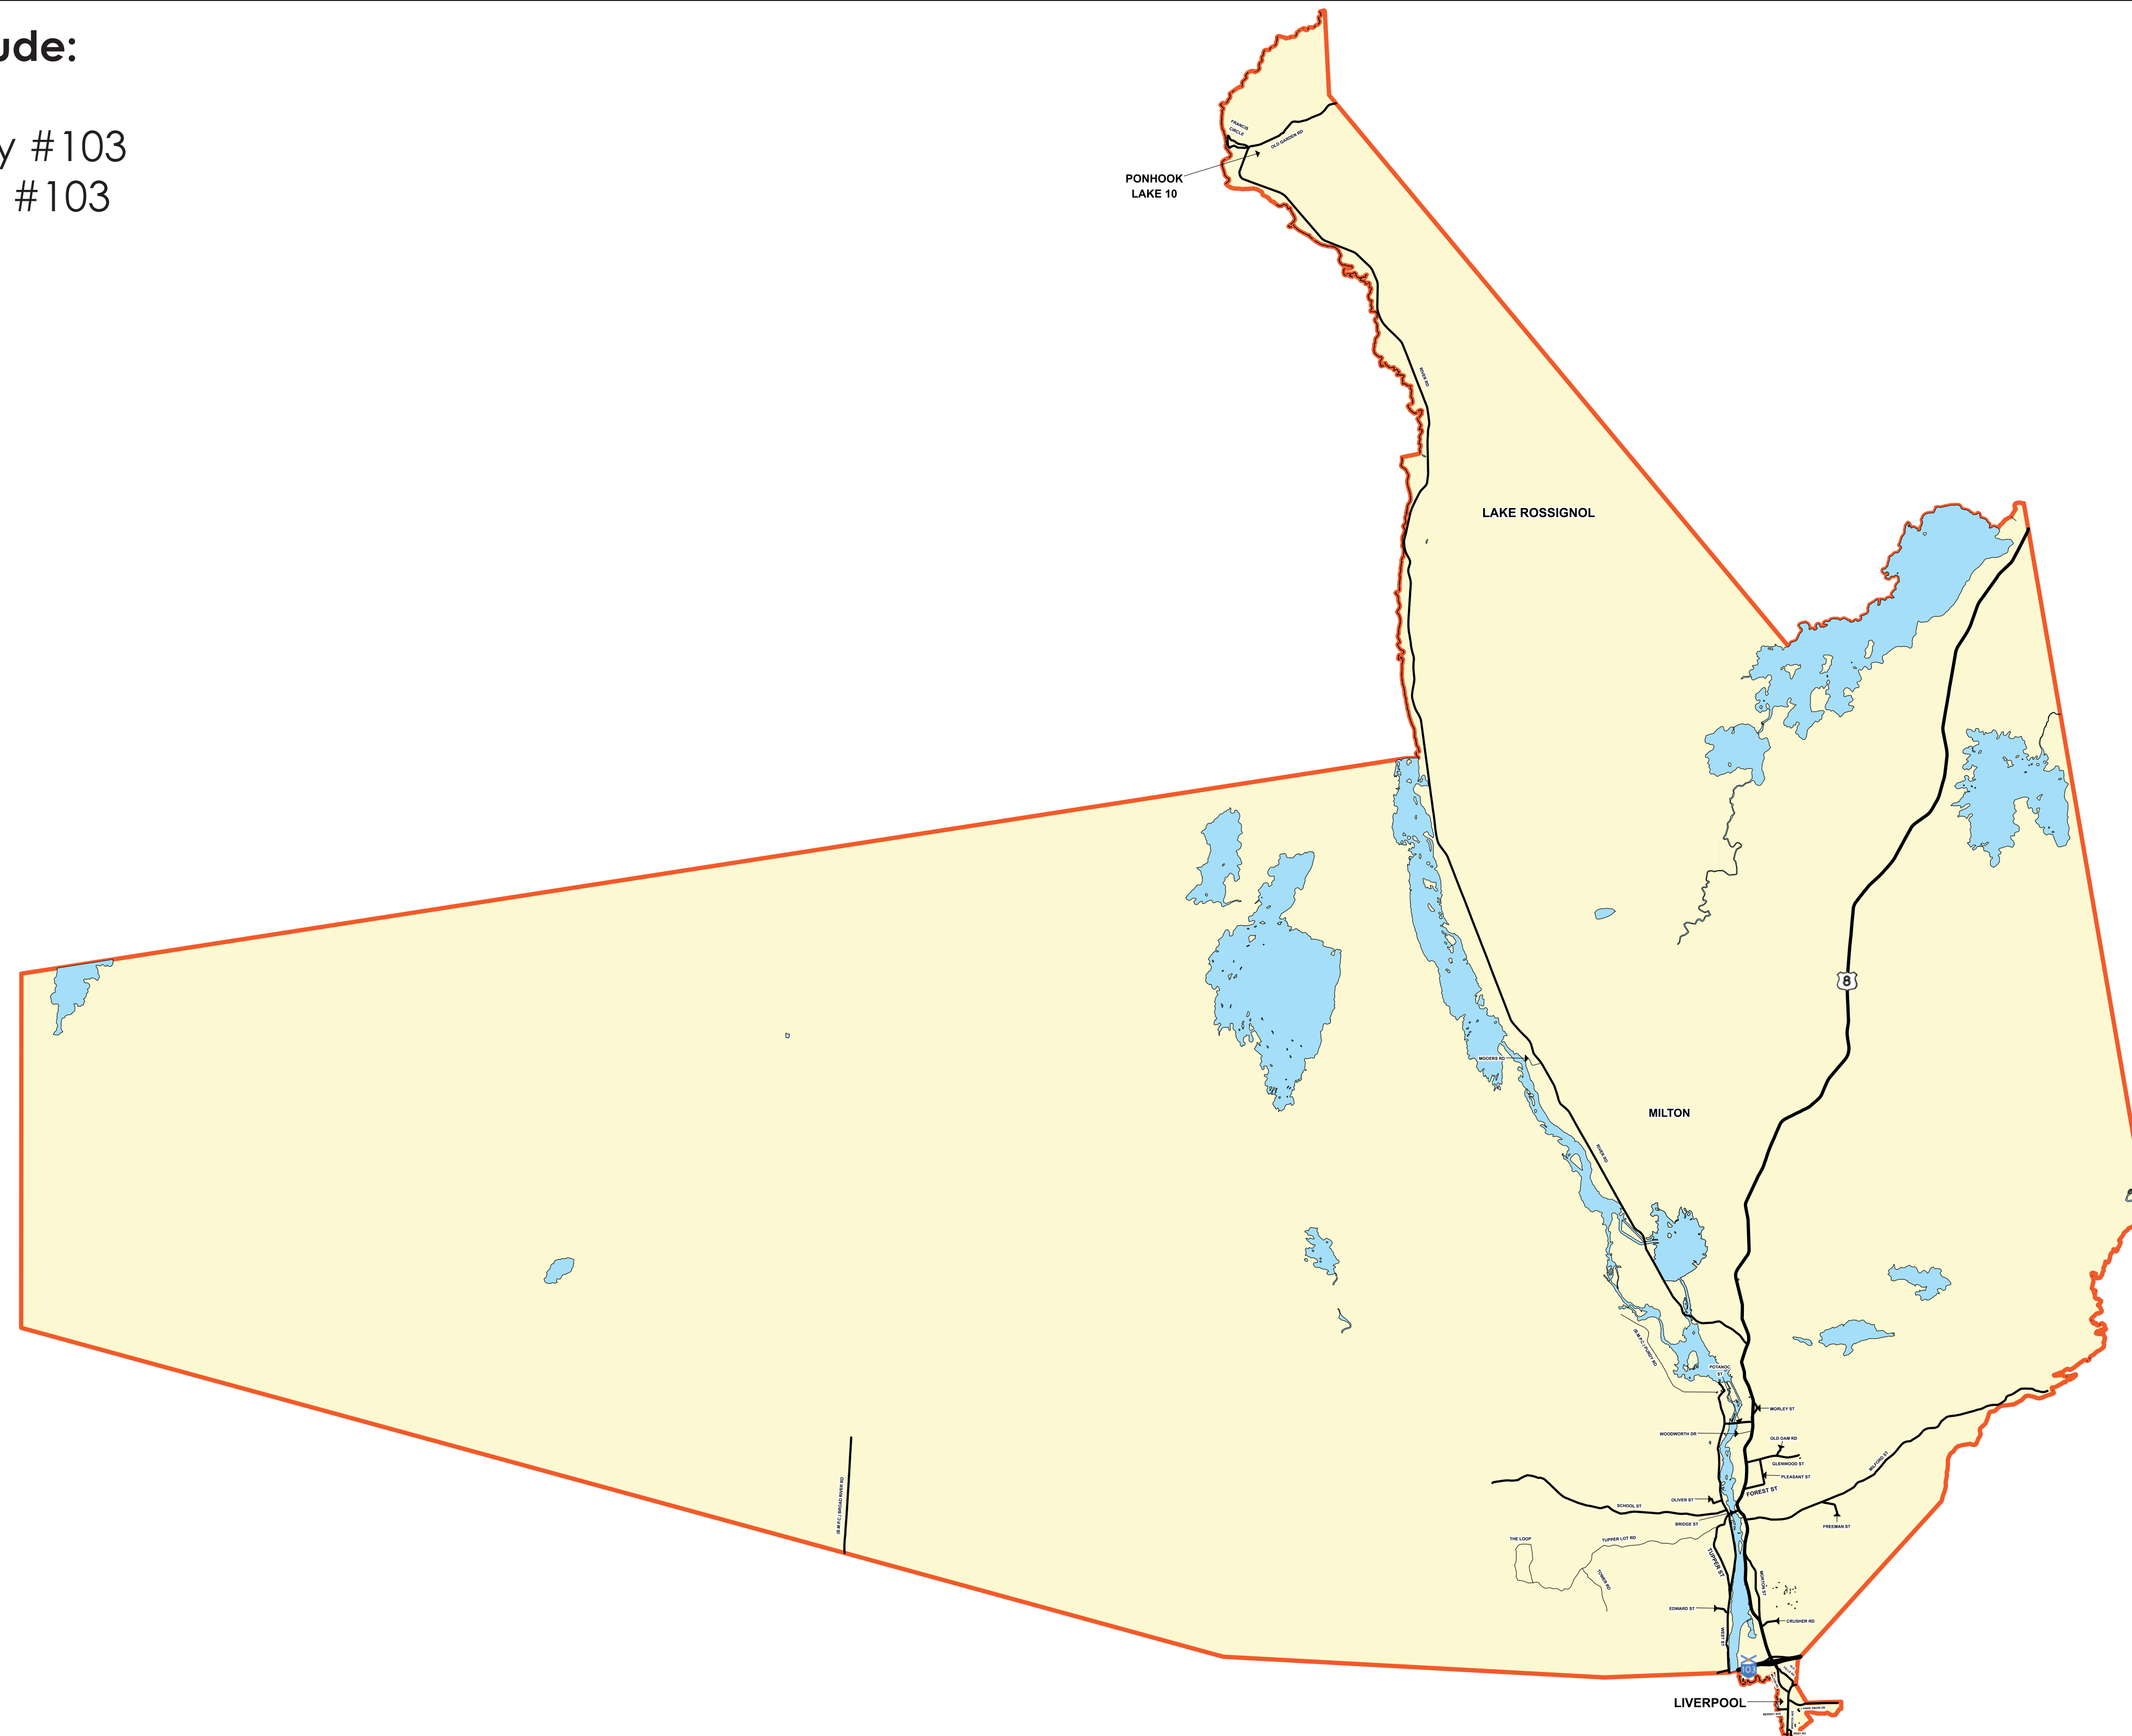

# ELECTORAL DISTRICT 5

QUEENS COUNTY, NOVA SCOTIA

## District 5 Communities Include:

- Milton West from Highway #103
- Milton East from Highway #103
- Ponhook Reserve
- Milton Road
- Bristol Avenue
- Mersey Avenue
- Old Falls Road

## District 5 Geographic Size:

103,700 acres  
419.8 square kilometres

NOTE: INFORMATION PRESENTED IN THIS  
MAP IS SUBJECT TO CHANGE

ROAD MAPPING SOURCE:  
NOVA SCOTIA GEOMATICS CENTRE, AMHERST  
PREPARED BY: PLANNING DEPARTMENT,  
REGION OF QUEENS MUNICIPALITY, MARCH 2020