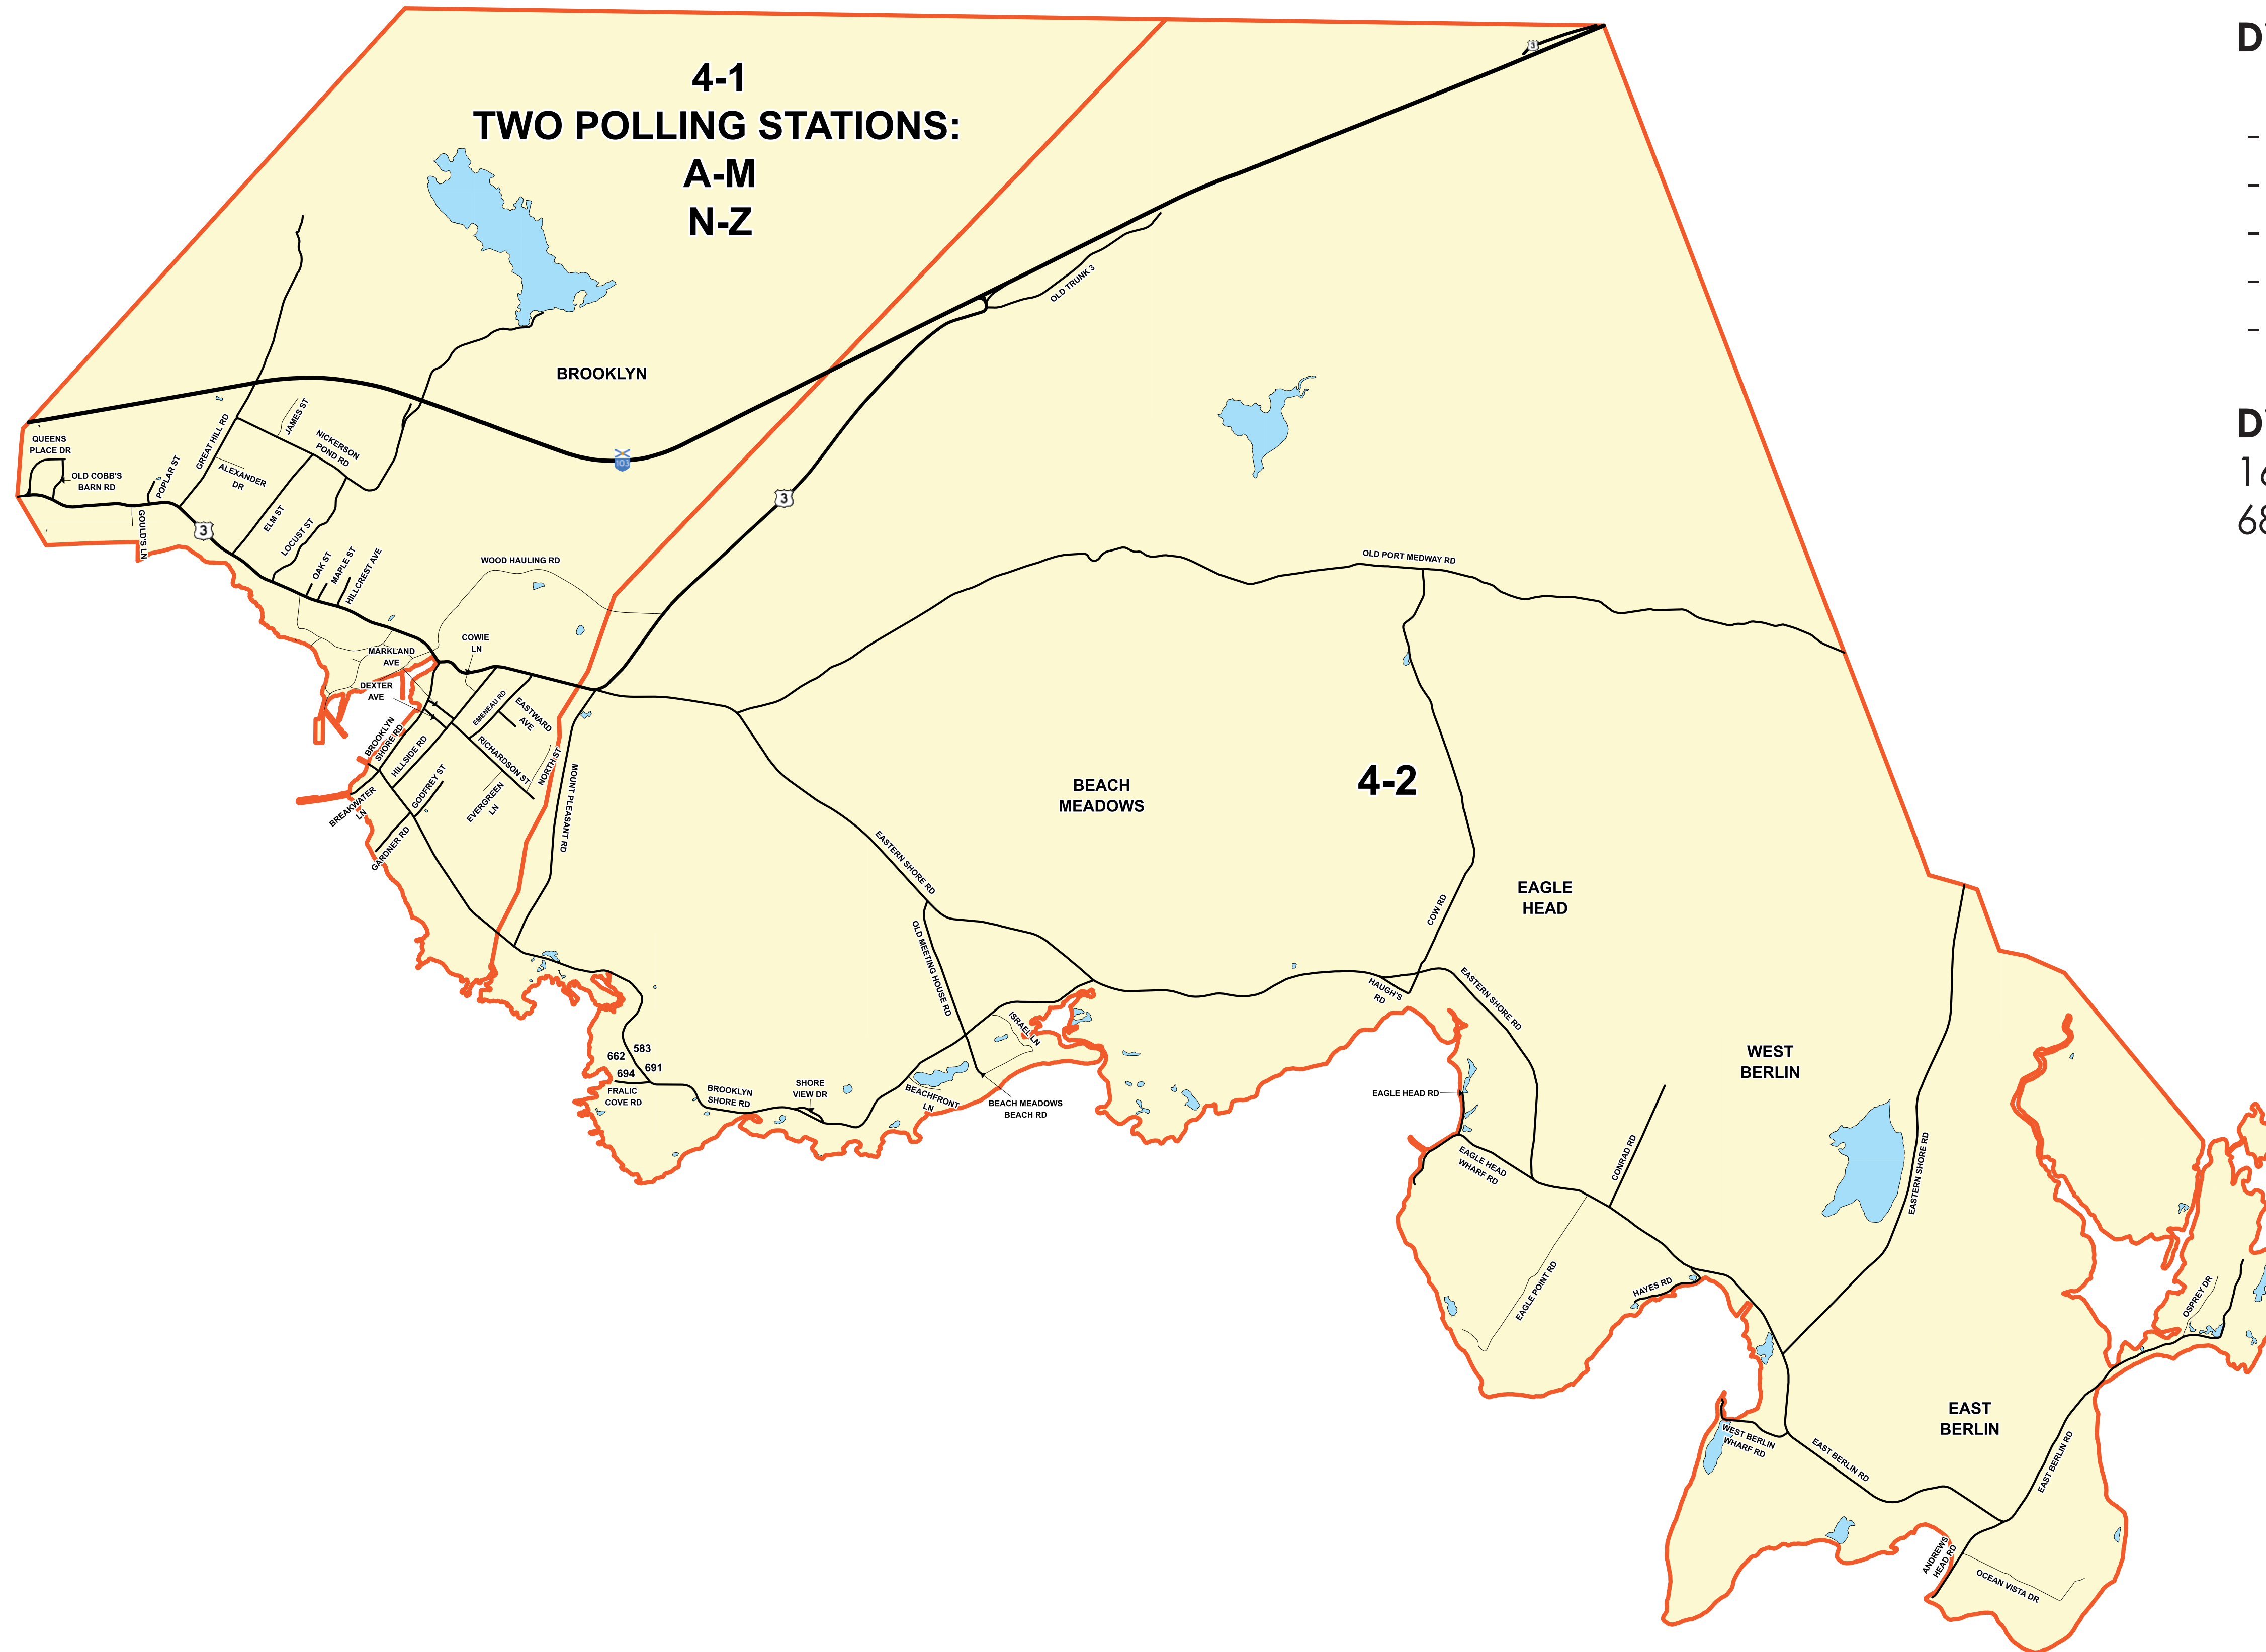

ELECTORAL DISTRICT 4

QUEENS COUNTY, NOVA SCOTIA

District 4 Communities Include:

- Brooklyn
- Beach Meadows
- East Berlin
- West Berlin
- Eagle Head

District 4 Geographic Size:

16,930 acres
68.53 square kilometres

NOTE: INFORMATION PRESENTED IN THIS MAP IS SUBJECT TO CHANGE

ROAD MAPPING SOURCE:
NOVA SCOTIA GEOMATICS CENTRE, AMHERST
PREPARED BY: PLANNING DEPARTMENT,
REGION OF QUEENS MUNICIPALITY, MARCH 2020

 POLLING DIVISION BOUNDARY

kilometers