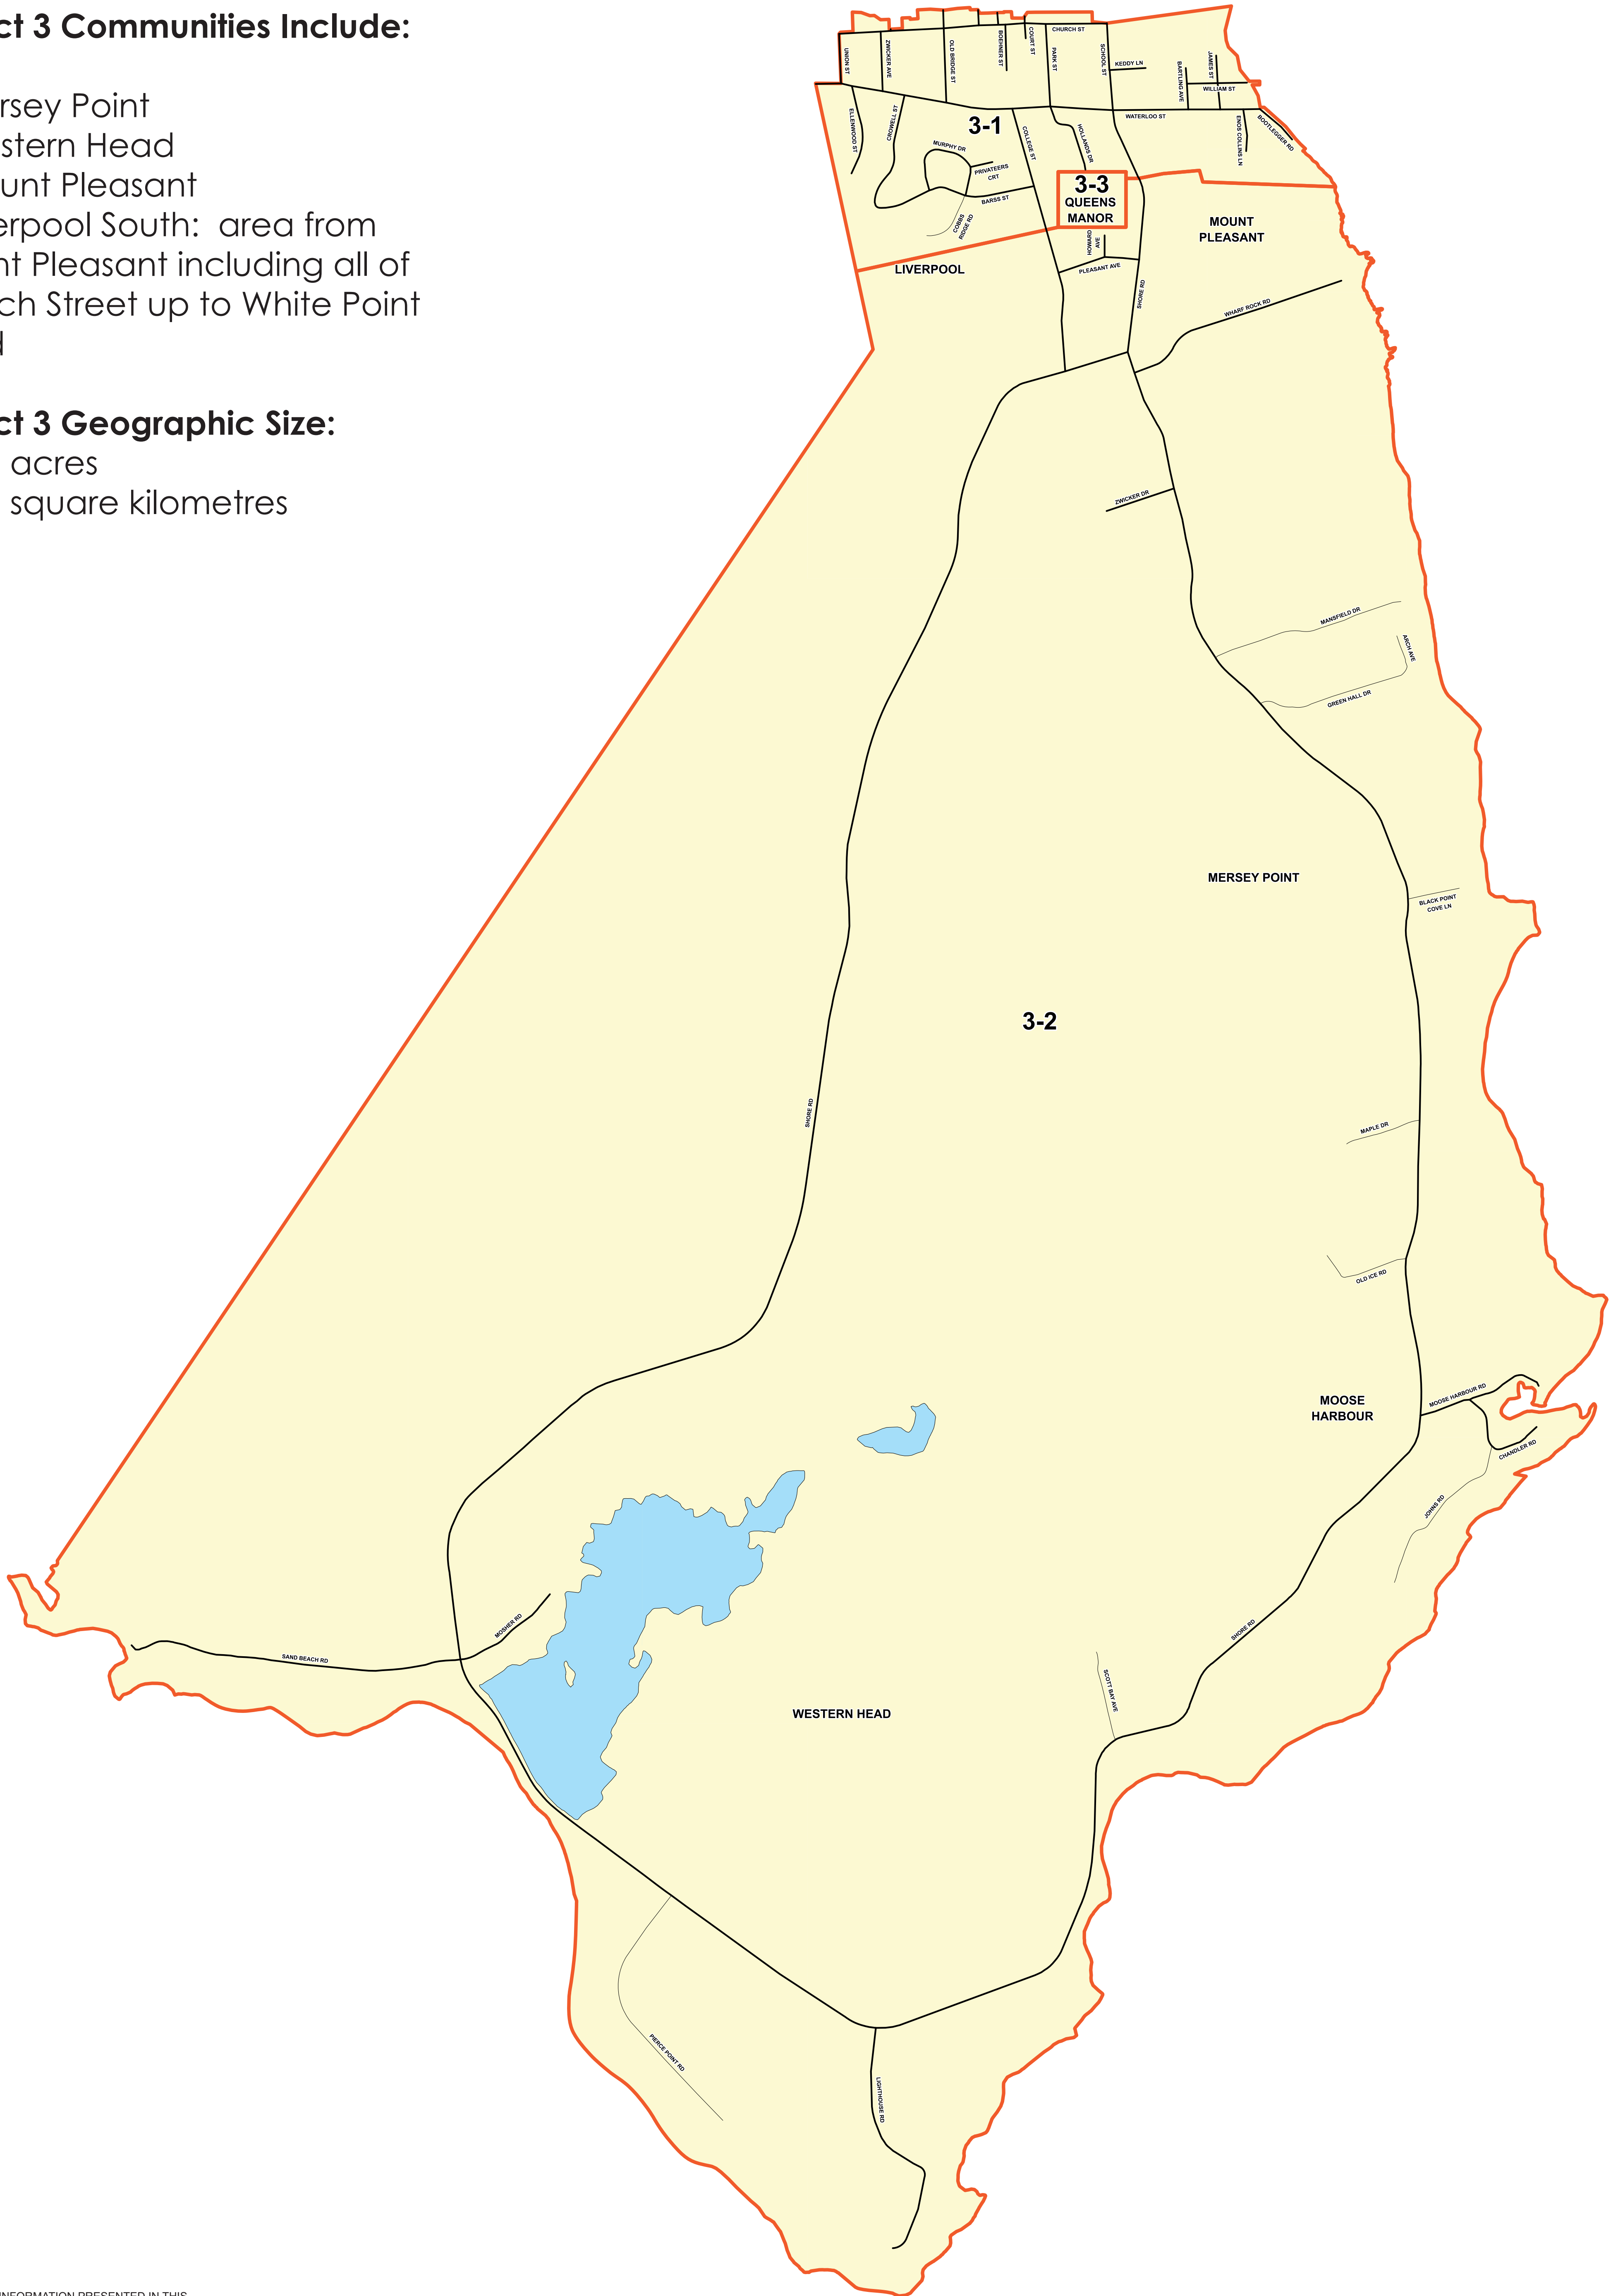

ELECTORAL DISTRICT 3

QUEENS COUNTY, NOVA SCOTIA

District 3 Communities Include:

- Mersey Point
- Western Head
- Mount Pleasant
- Liverpool South: area from Mount Pleasant including all of Church Street up to White Point Road

District 3 Geographic Size:

4,184 acres
16.93 square kilometres

NOTE: INFORMATION PRESENTED IN THIS MAP IS SUBJECT TO CHANGE

ROAD MAPPING SOURCE:
NOVA SCOTIA GEOMATICS CENTRE, AMHERST

PREPARED BY: PLANNING DEPARTMENT,
REGION OF QUEENS MUNICIPALITY, MARCH 2020

POLLING DIVISION BOUNDARY