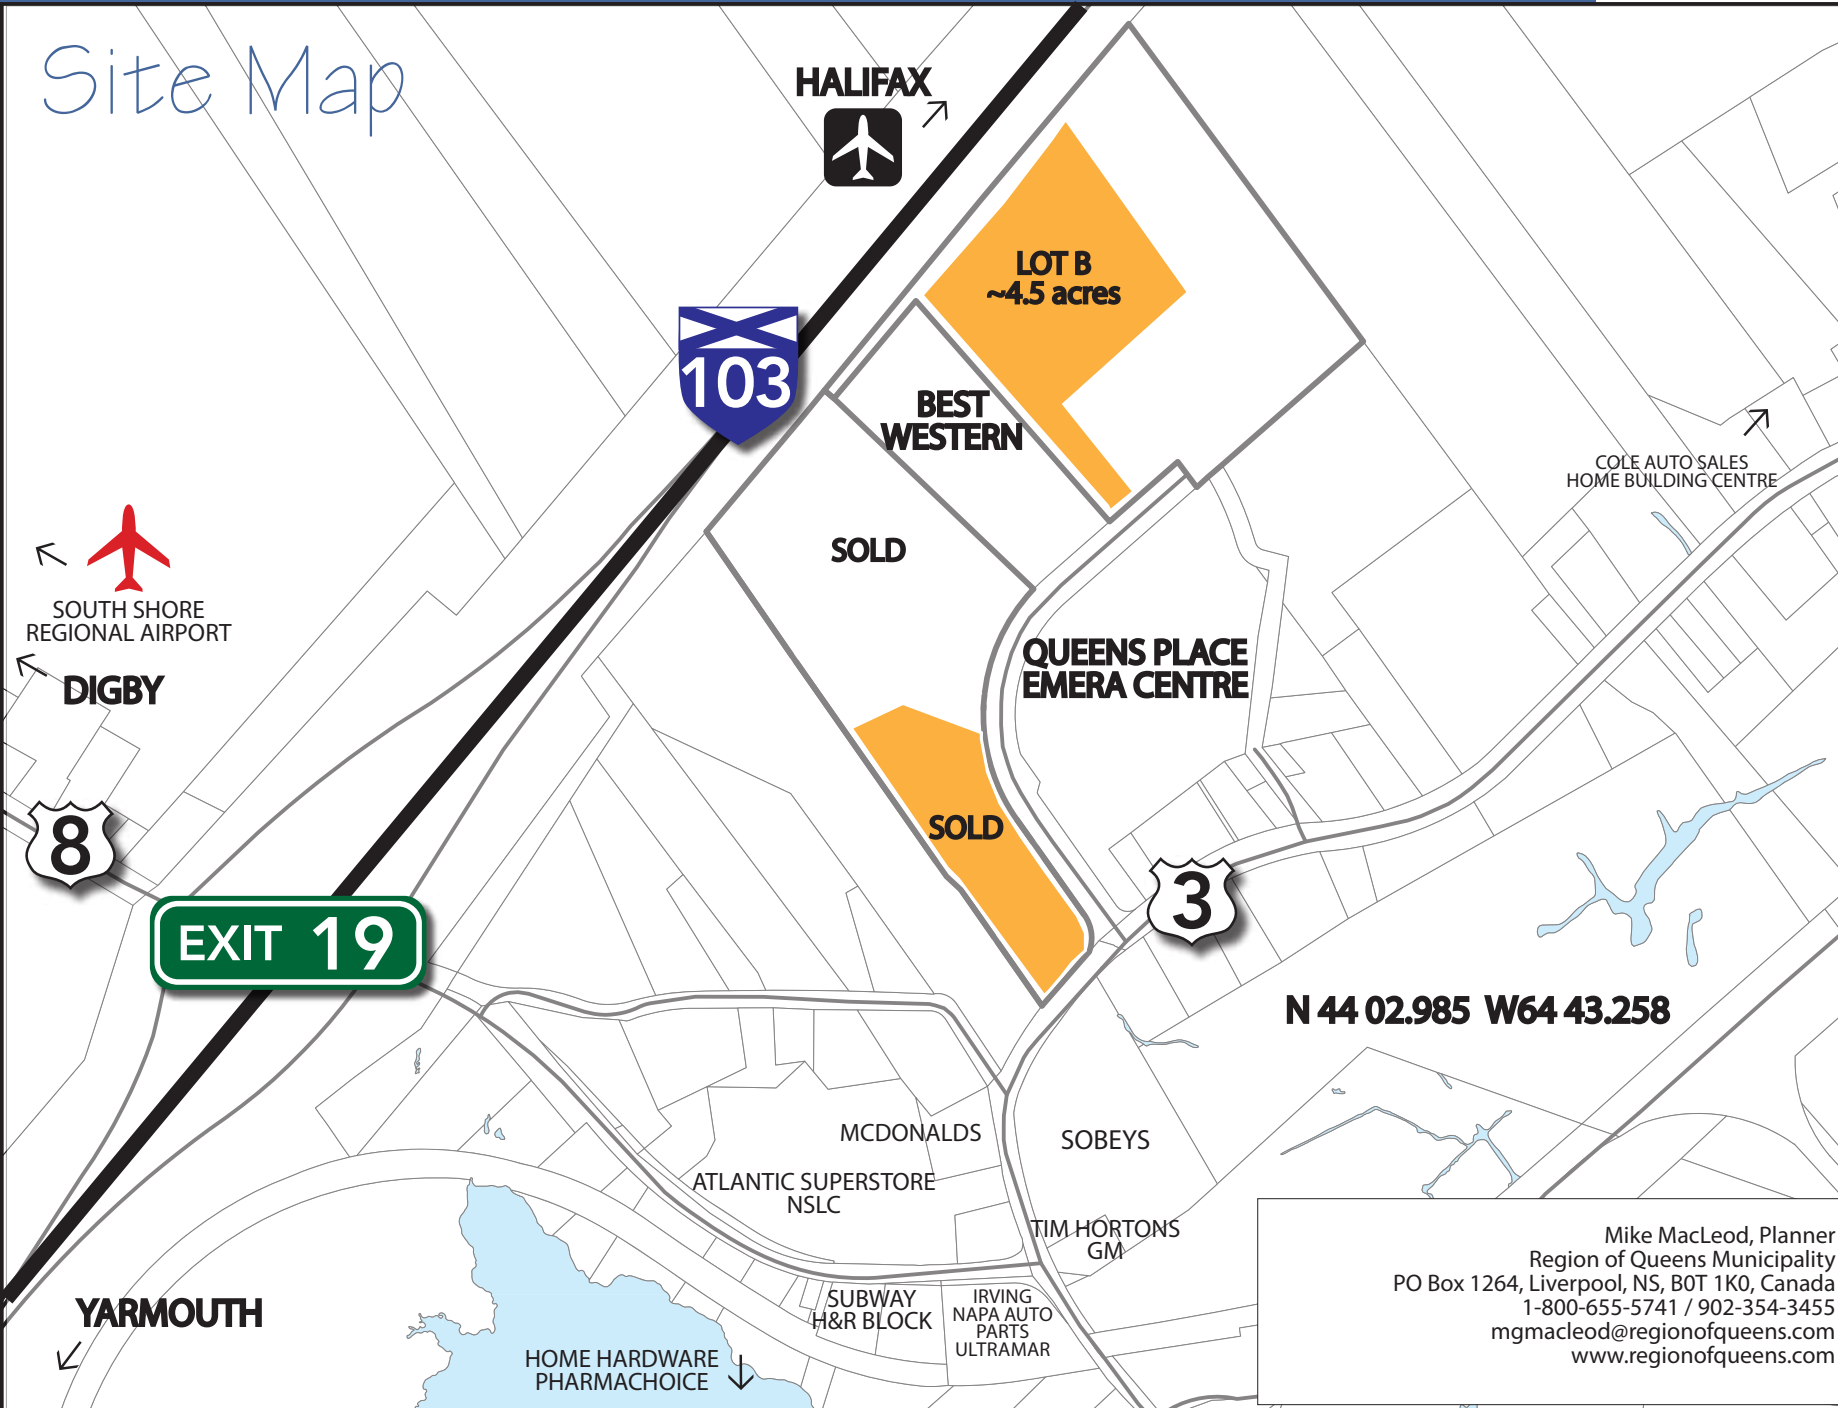

Queens Crossing

Liverpool, Nova Scotia, Canada

Mike MacLeod, Planner
Region of Queens Municipality
PO Box 1264, Liverpool, NS, B0T 1K0, Canada
1-800-655-5741 / 902-354-3455
mgmacleod@regionofqueens.com
www.regionofqueens.com