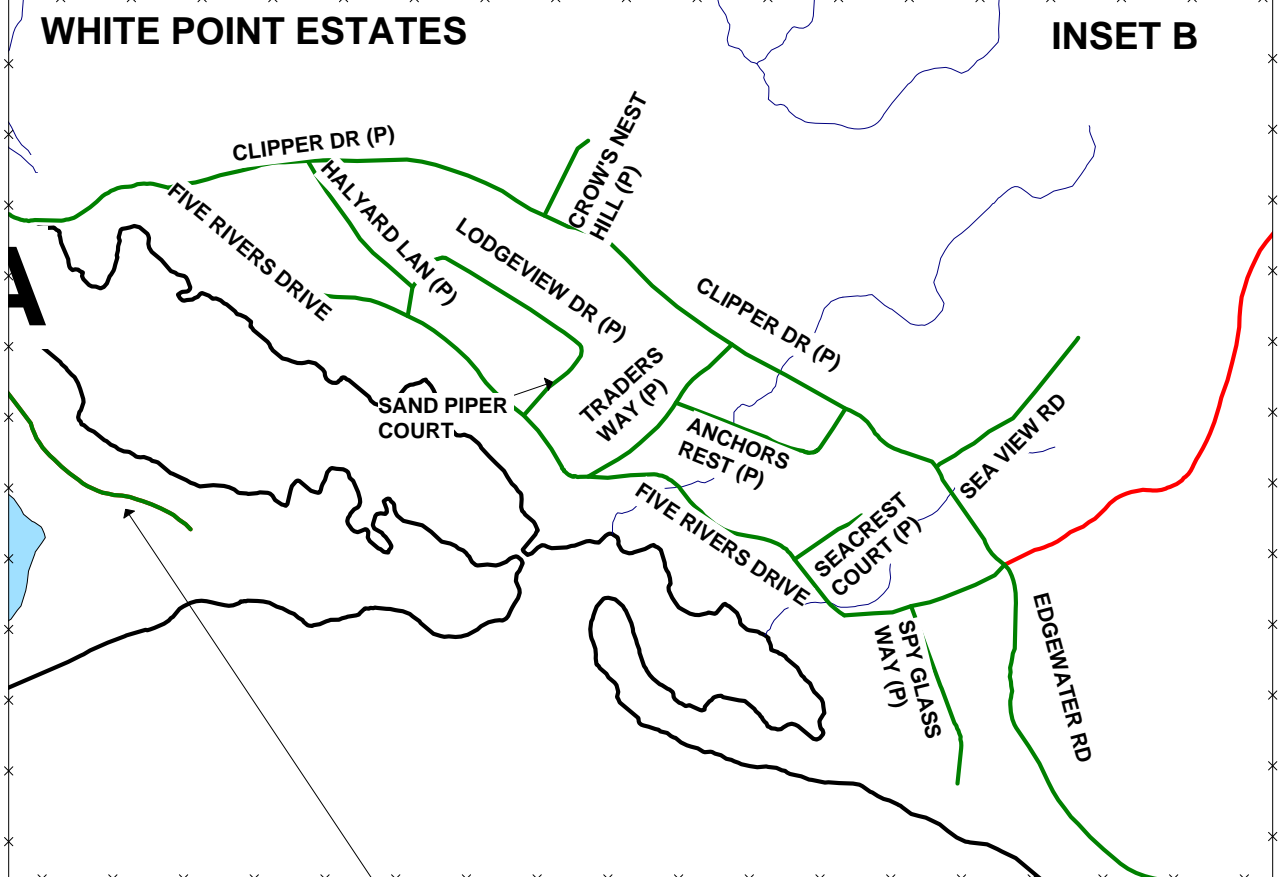

# TRANSPORTATION NETWORK

## QUEENS COUNTY

NOVA SCOTIA

- PROVINCIAL PUBLIC ROADS
- MUNICIPAL PUBLIC STREETS
- PRIVATE ROADS

SCALE - 1 : 65,000