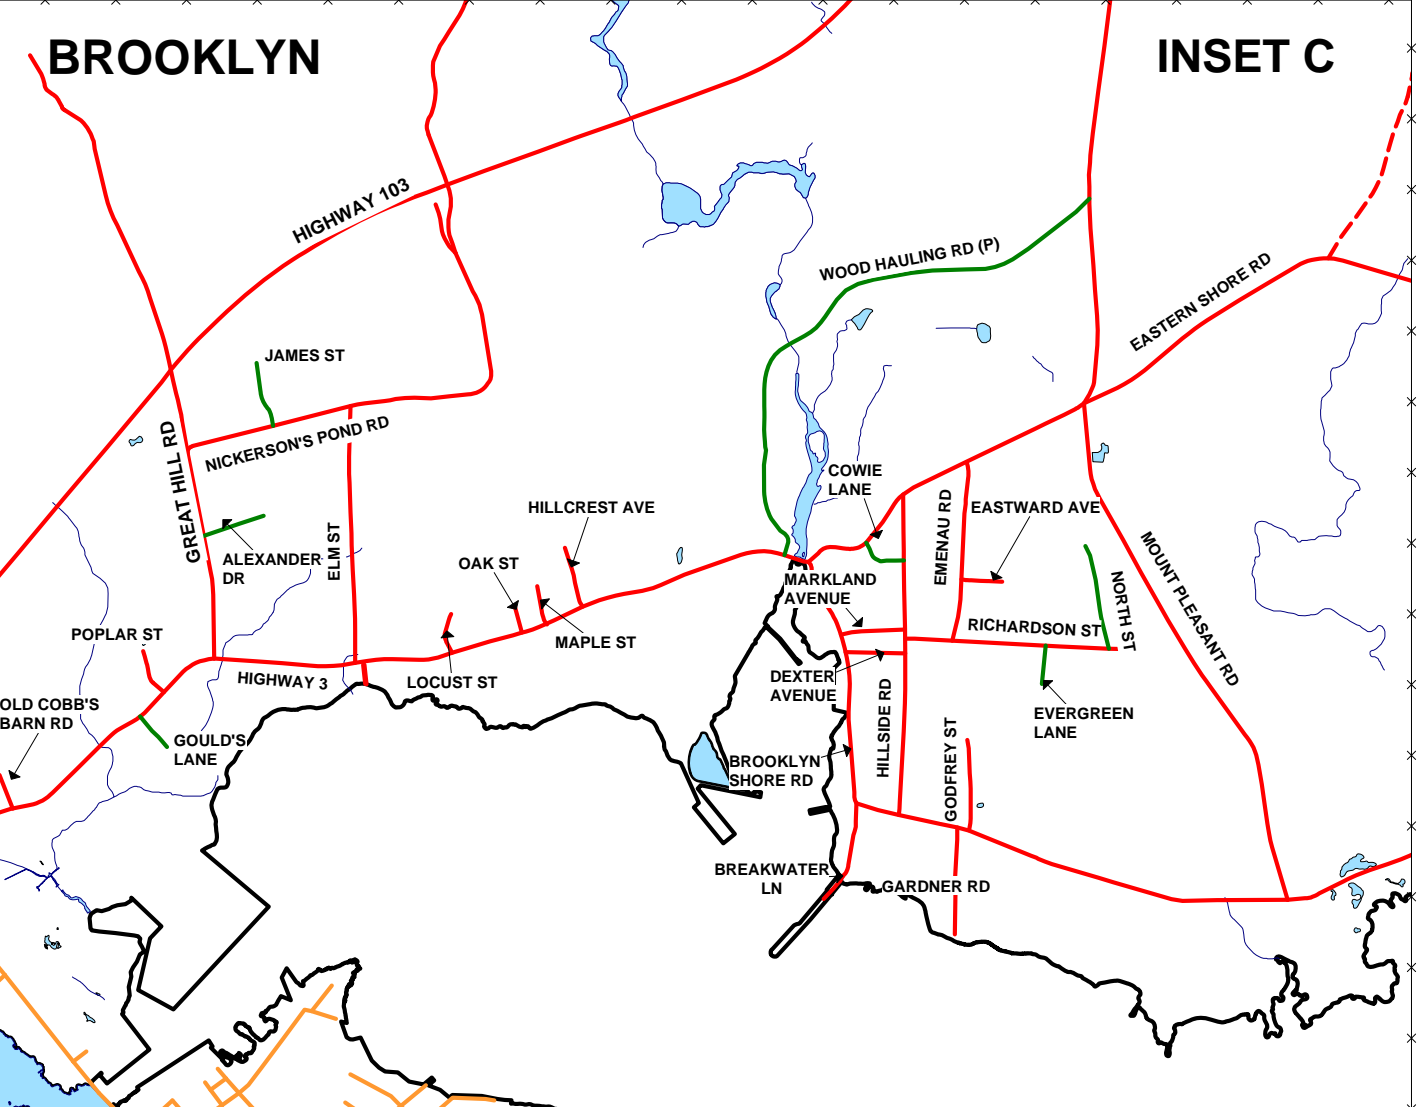

# TRANSPORTATION NETWORK

## QUEENS COUNTY

NOVA SCOTIA

- PROVINCIAL PUBLIC ROADS
- MUNICIPAL PUBLIC STREETS
- PRIVATE ROADS

SCALE - 1 : 65,000