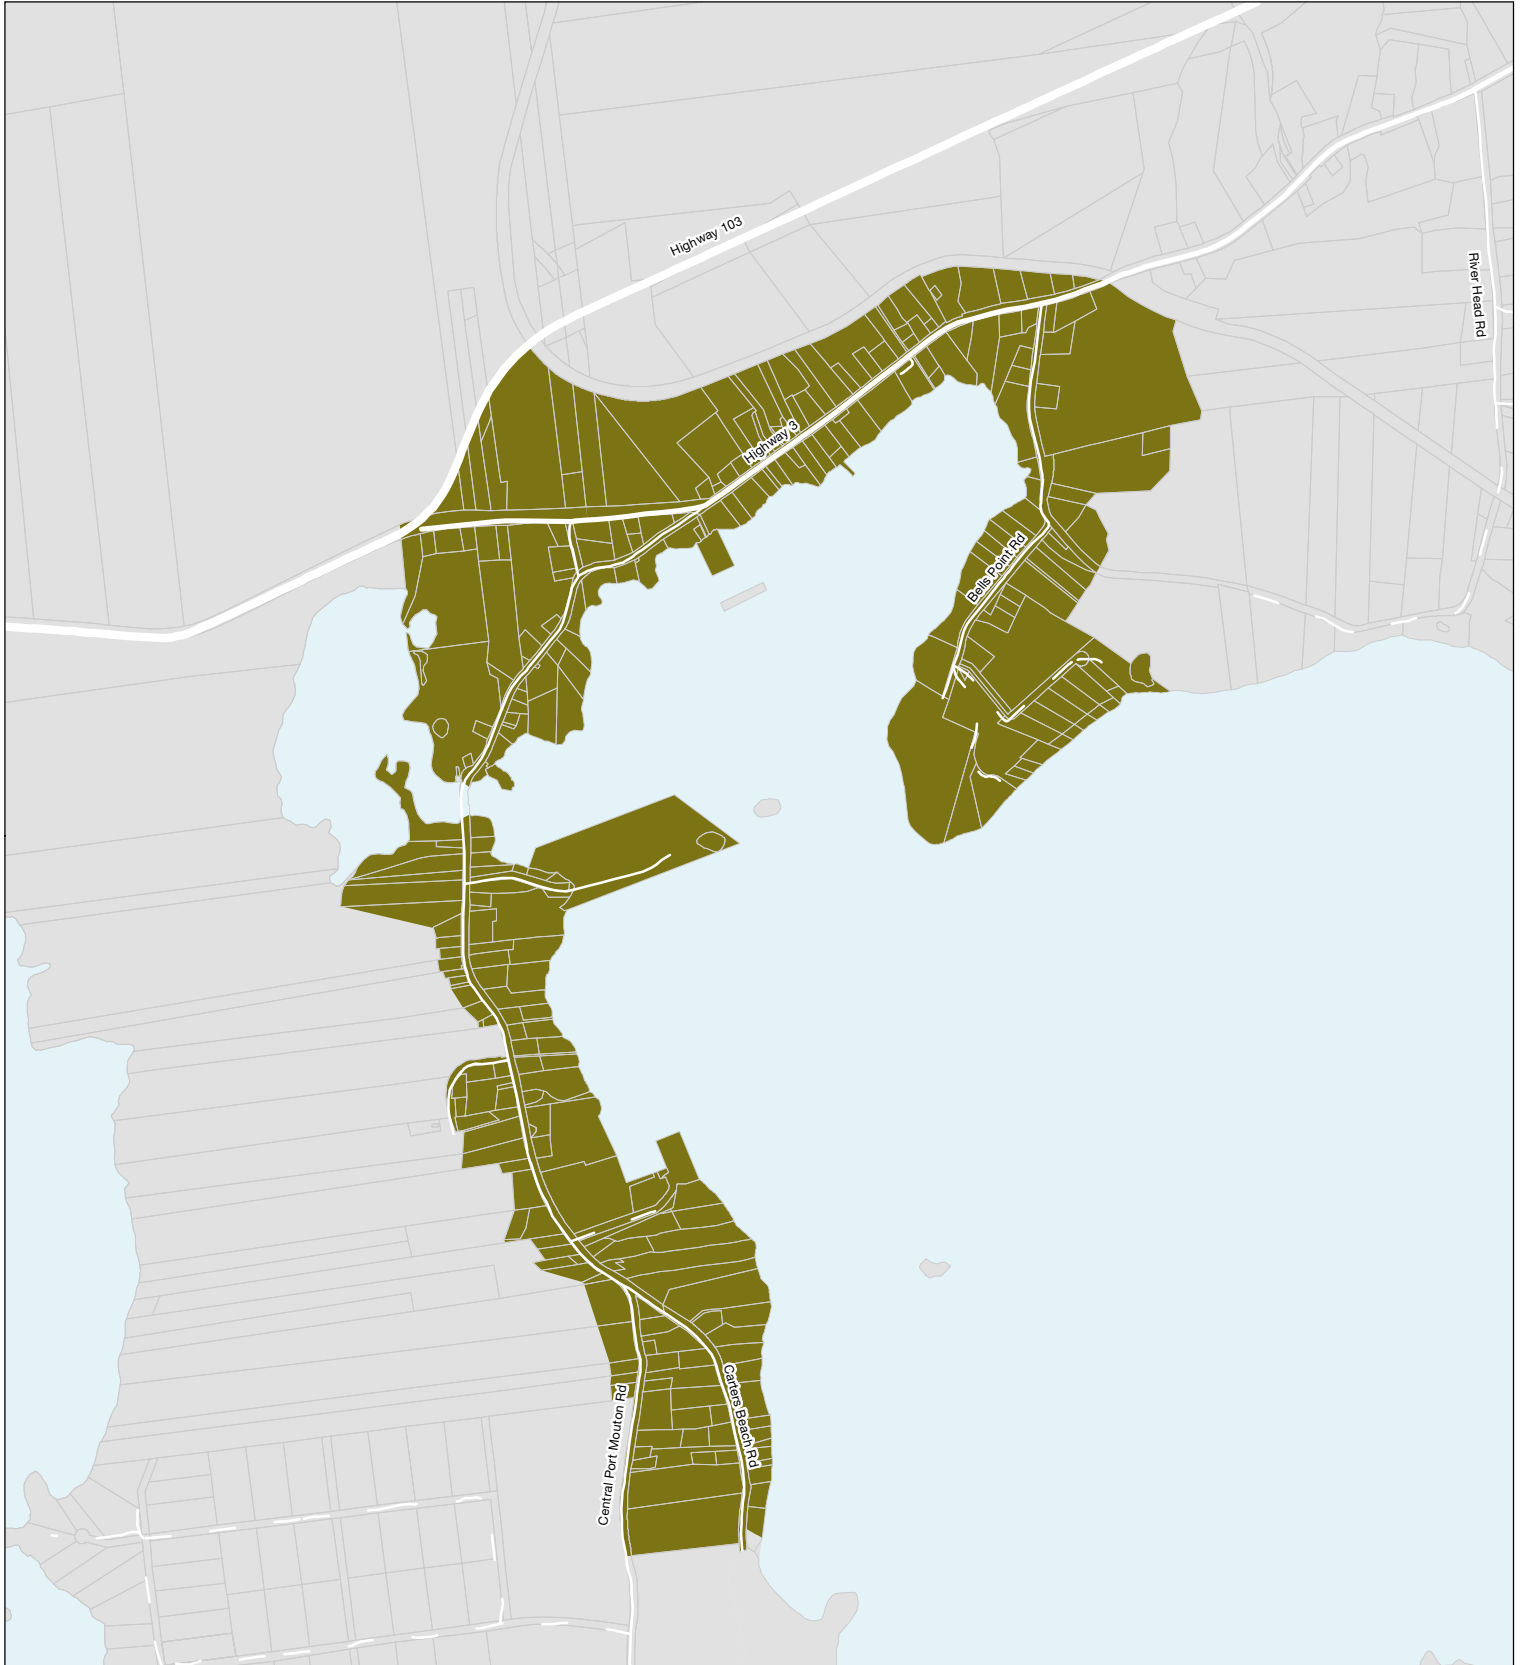

-  Urban Serviced Area
-  Hamlet
-  Rural
-  First Nations Lands

DRAFT
2022.02.22

Community Classification:
Mill Village

SCHEDULE
A

LAST UPDATED
2022.02.22

SCALE
1 cm=200 m

-  Urban Serviced Area
-  Hamlet
-  Rural
-  First Nations Lands

DRAFT
2022.02.22

-  Urban Serviced Area
-  Hamlet
-  Rural
-  First Nations Lands

DRAFT
2022.02.22

MAP

Community Classification:
Southwest Port Mouton

SCHEDULE
A

LAST UPDATED
2022.02.22

SCALE
1 cm=300 m

NORTH

LEGEND

-  Urban Serviced Area
-  Hamlet
-  Rural
-  First Nations Lands

DRAFT
2022.02.22

MAP

Community Classification:
Hunts Point / White Point

SCHEDULE
A

LAST UPDATED
2022.02.22