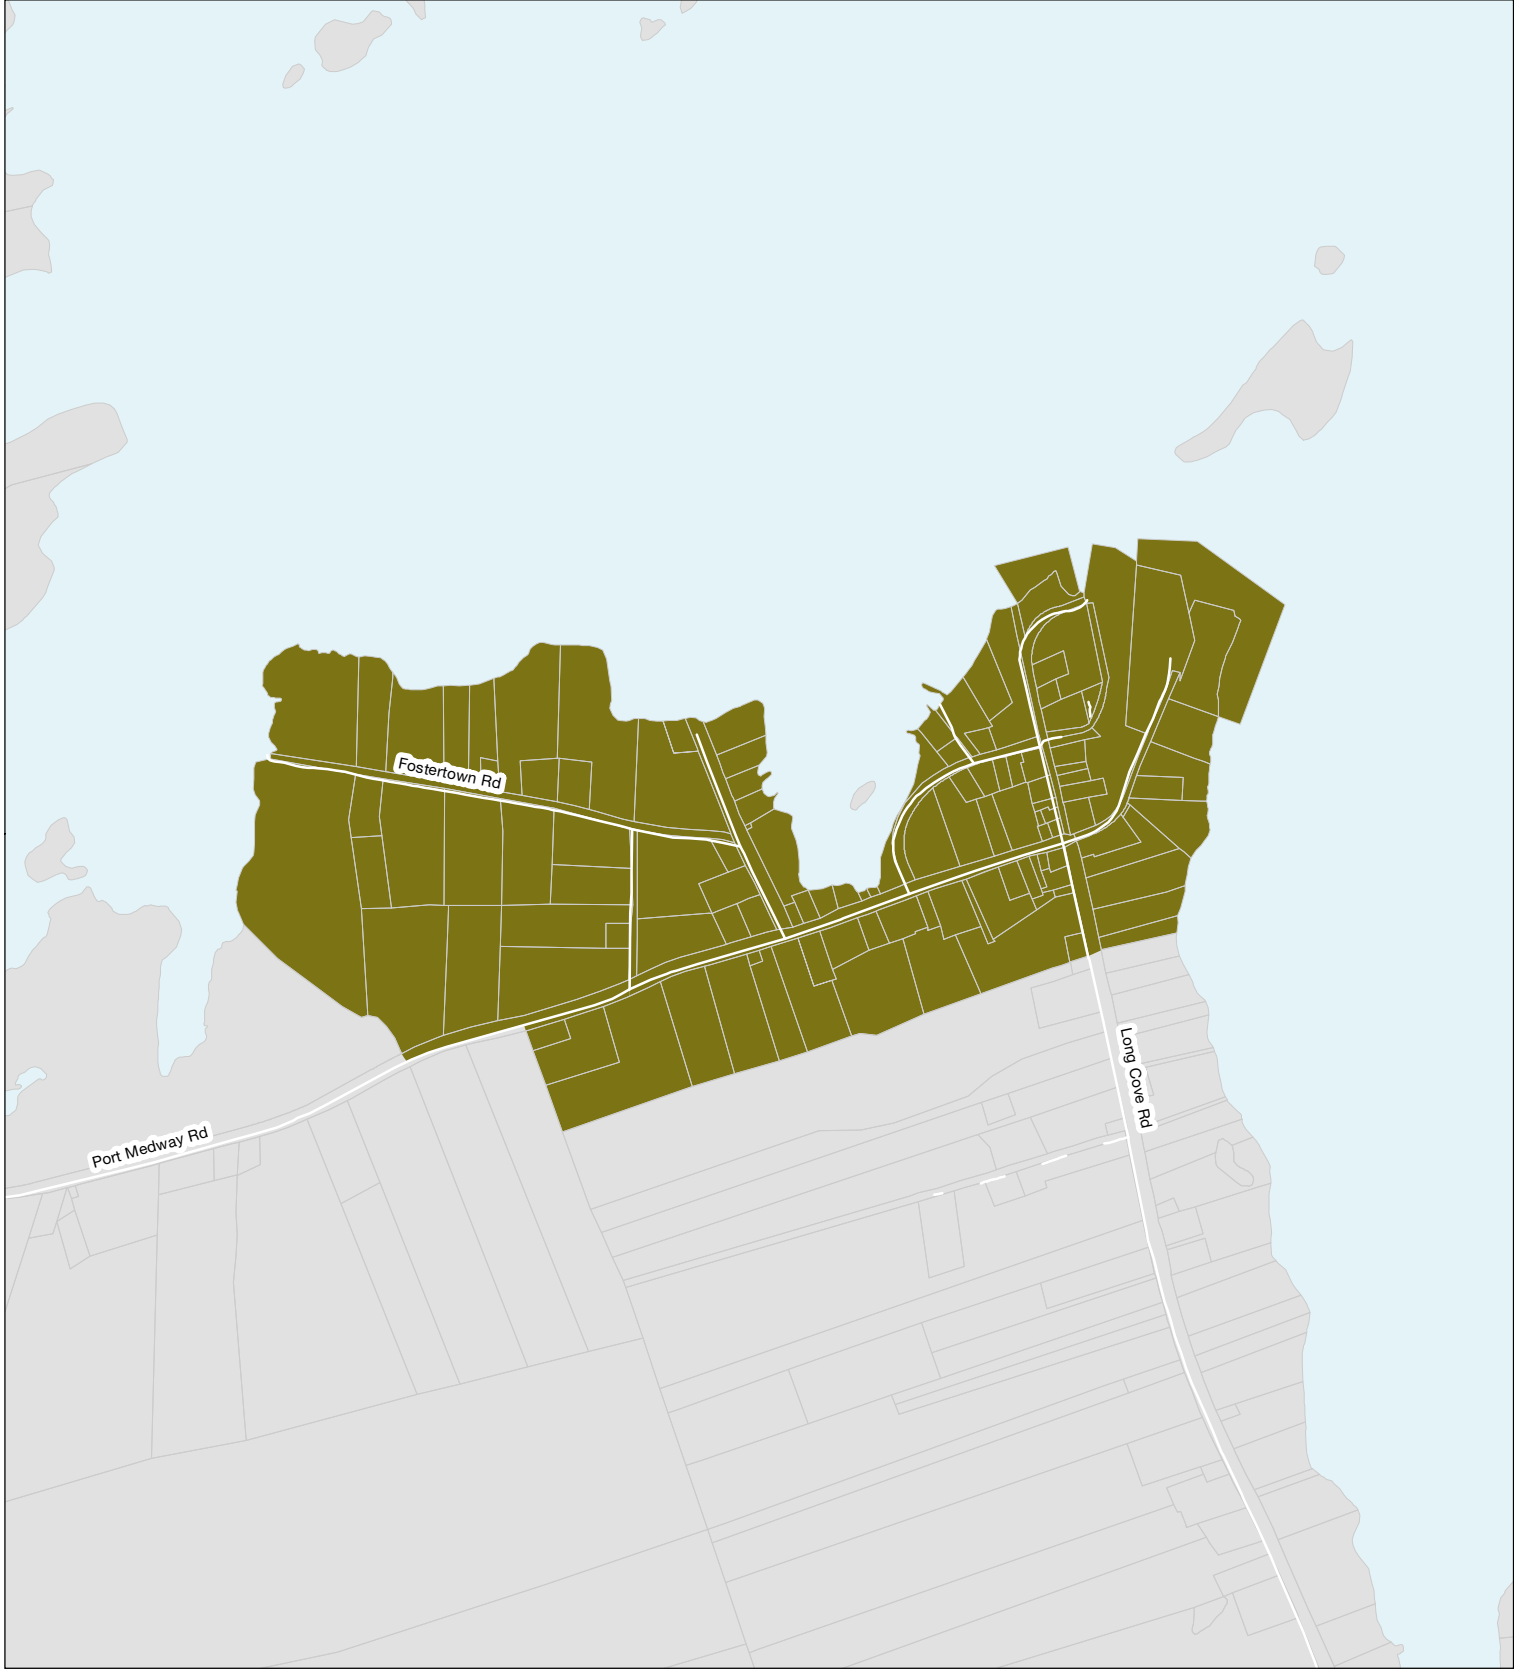

-  Urban Serviced Area
-  Hamlet
-  Rural
-  First Nations Lands

DRAFT
2022.02.22

MAP

Community Classification:
Port Medway

SCHEDULE
A

LAST UPDATED
2022.02.22

SCALE
1 cm=100 m

LEGEND

- Urban Serviced Area
- Hamlet
- Rural
- First Nations Lands

DRAFT
2022.02.22

MAP

Community Classification:
Greenfield

SCHEDULE
A

LAST UPDATED
2022.02.22

SCALE
1 cm=200 m

NORTH