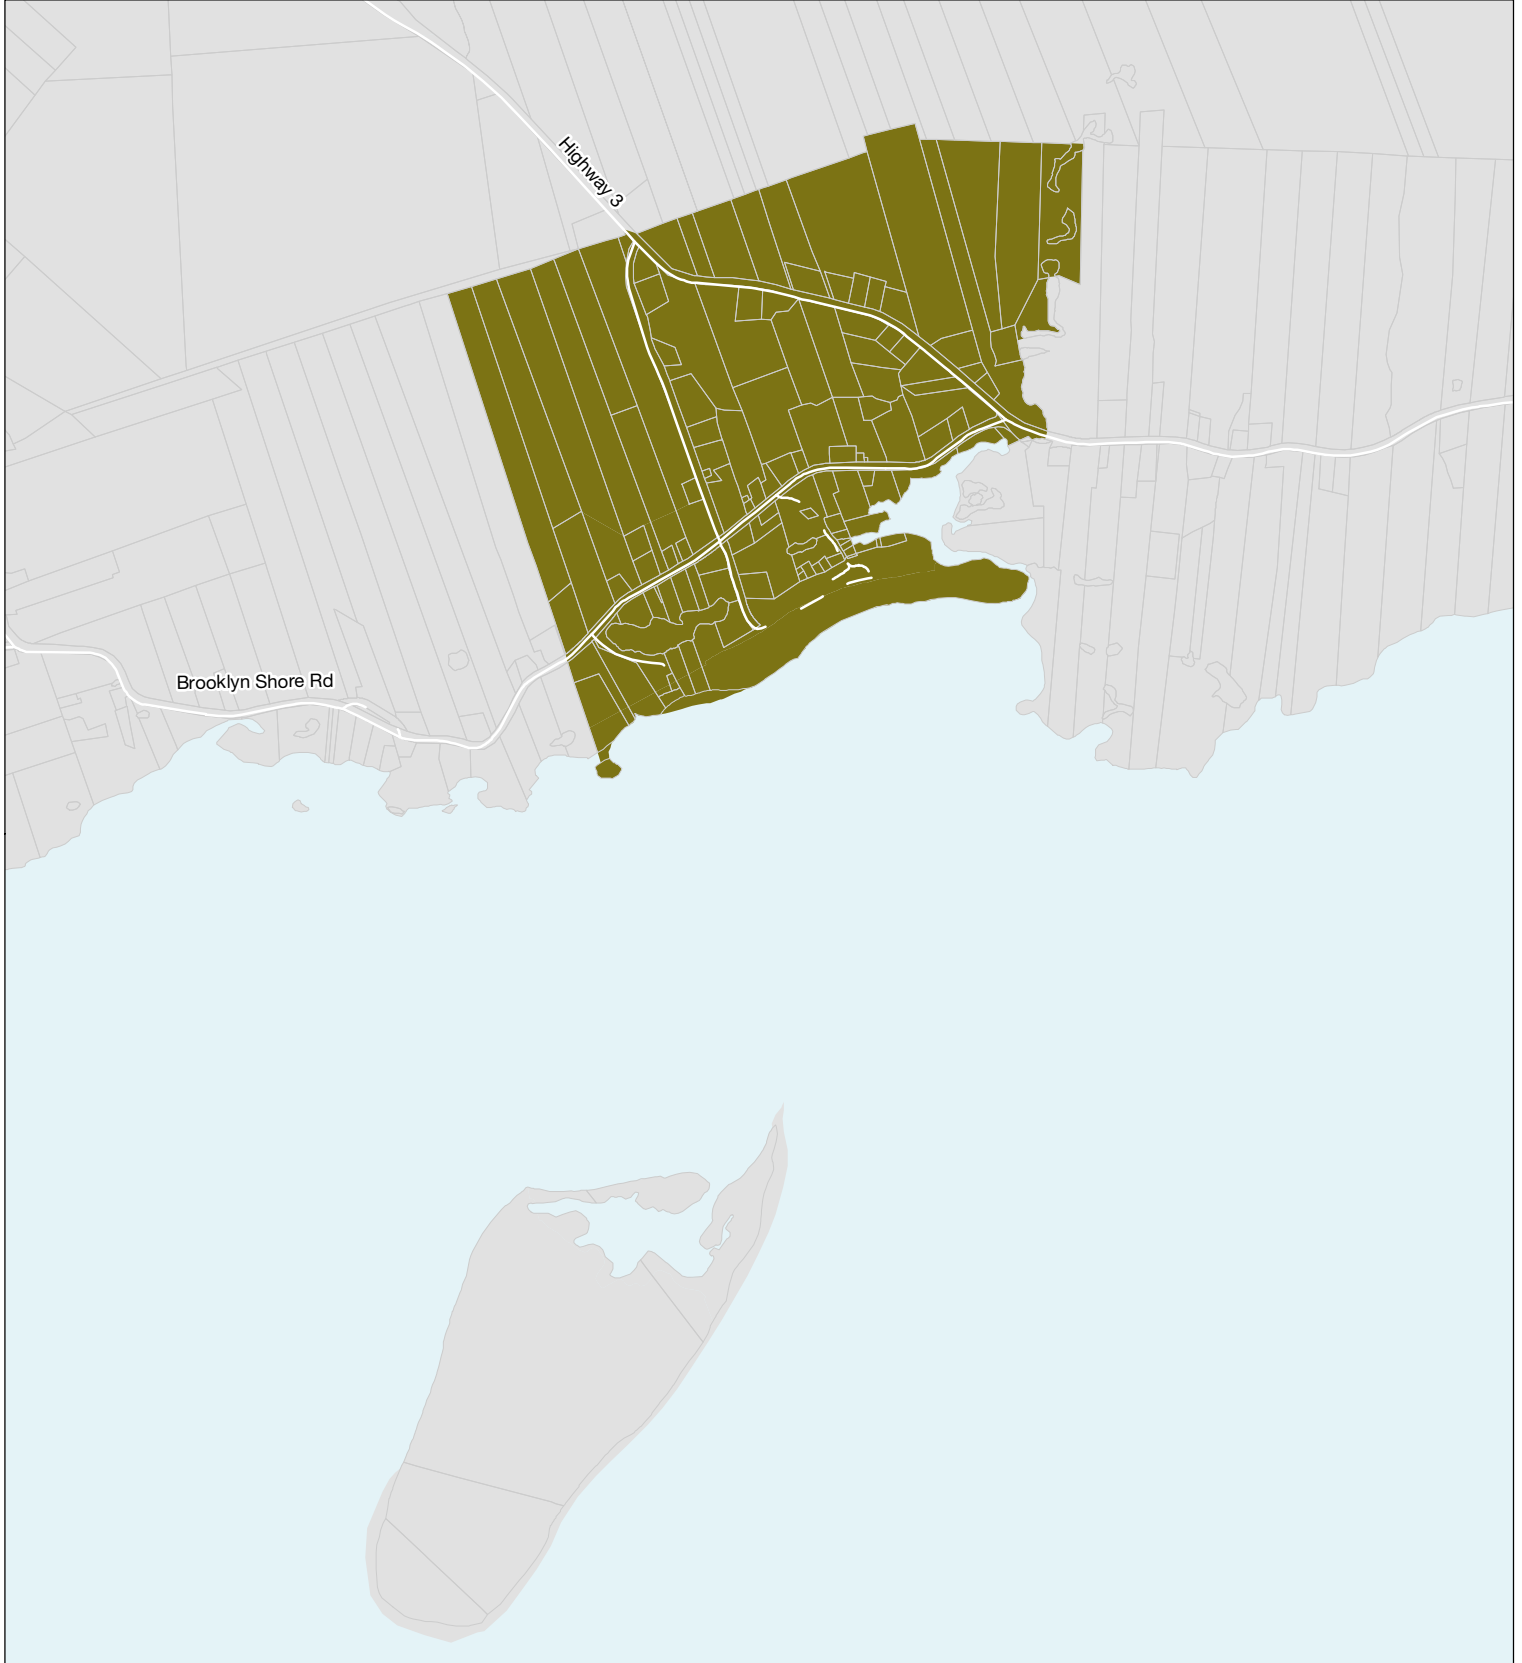

LEGEND

-  Urban Serviced Area
-  Hamlet
-  Rural
-  First Nations Lands

DRAFT
2022.02.22

Community Classification:
Beach Meadows

SCHEDULE
A

LAST UPDATED
2022.02.22

SCALE
1 cm=200 m

NORTH

-  Urban Serviced Area
-  Hamlet
-  Rural
-  First Nations Lands

DRAFT
2022.02.22

Community Classification:
Mill Village

SCHEDULE
A

LAST UPDATED
2022.02.22

SCALE
1 cm=200 m

-  Urban Serviced Area
-  Hamlet
-  Rural
-  First Nations Lands

DRAFT
2022.02.22

-  Urban Serviced Area
-  Hamlet
-  Rural
-  First Nations Lands

DRAFT
2022.02.22

MAP

Community Classification:
Southwest Port Mouton

SCHEDULE
A

LAST UPDATED
2022.02.22

SCALE
1 cm=300 m