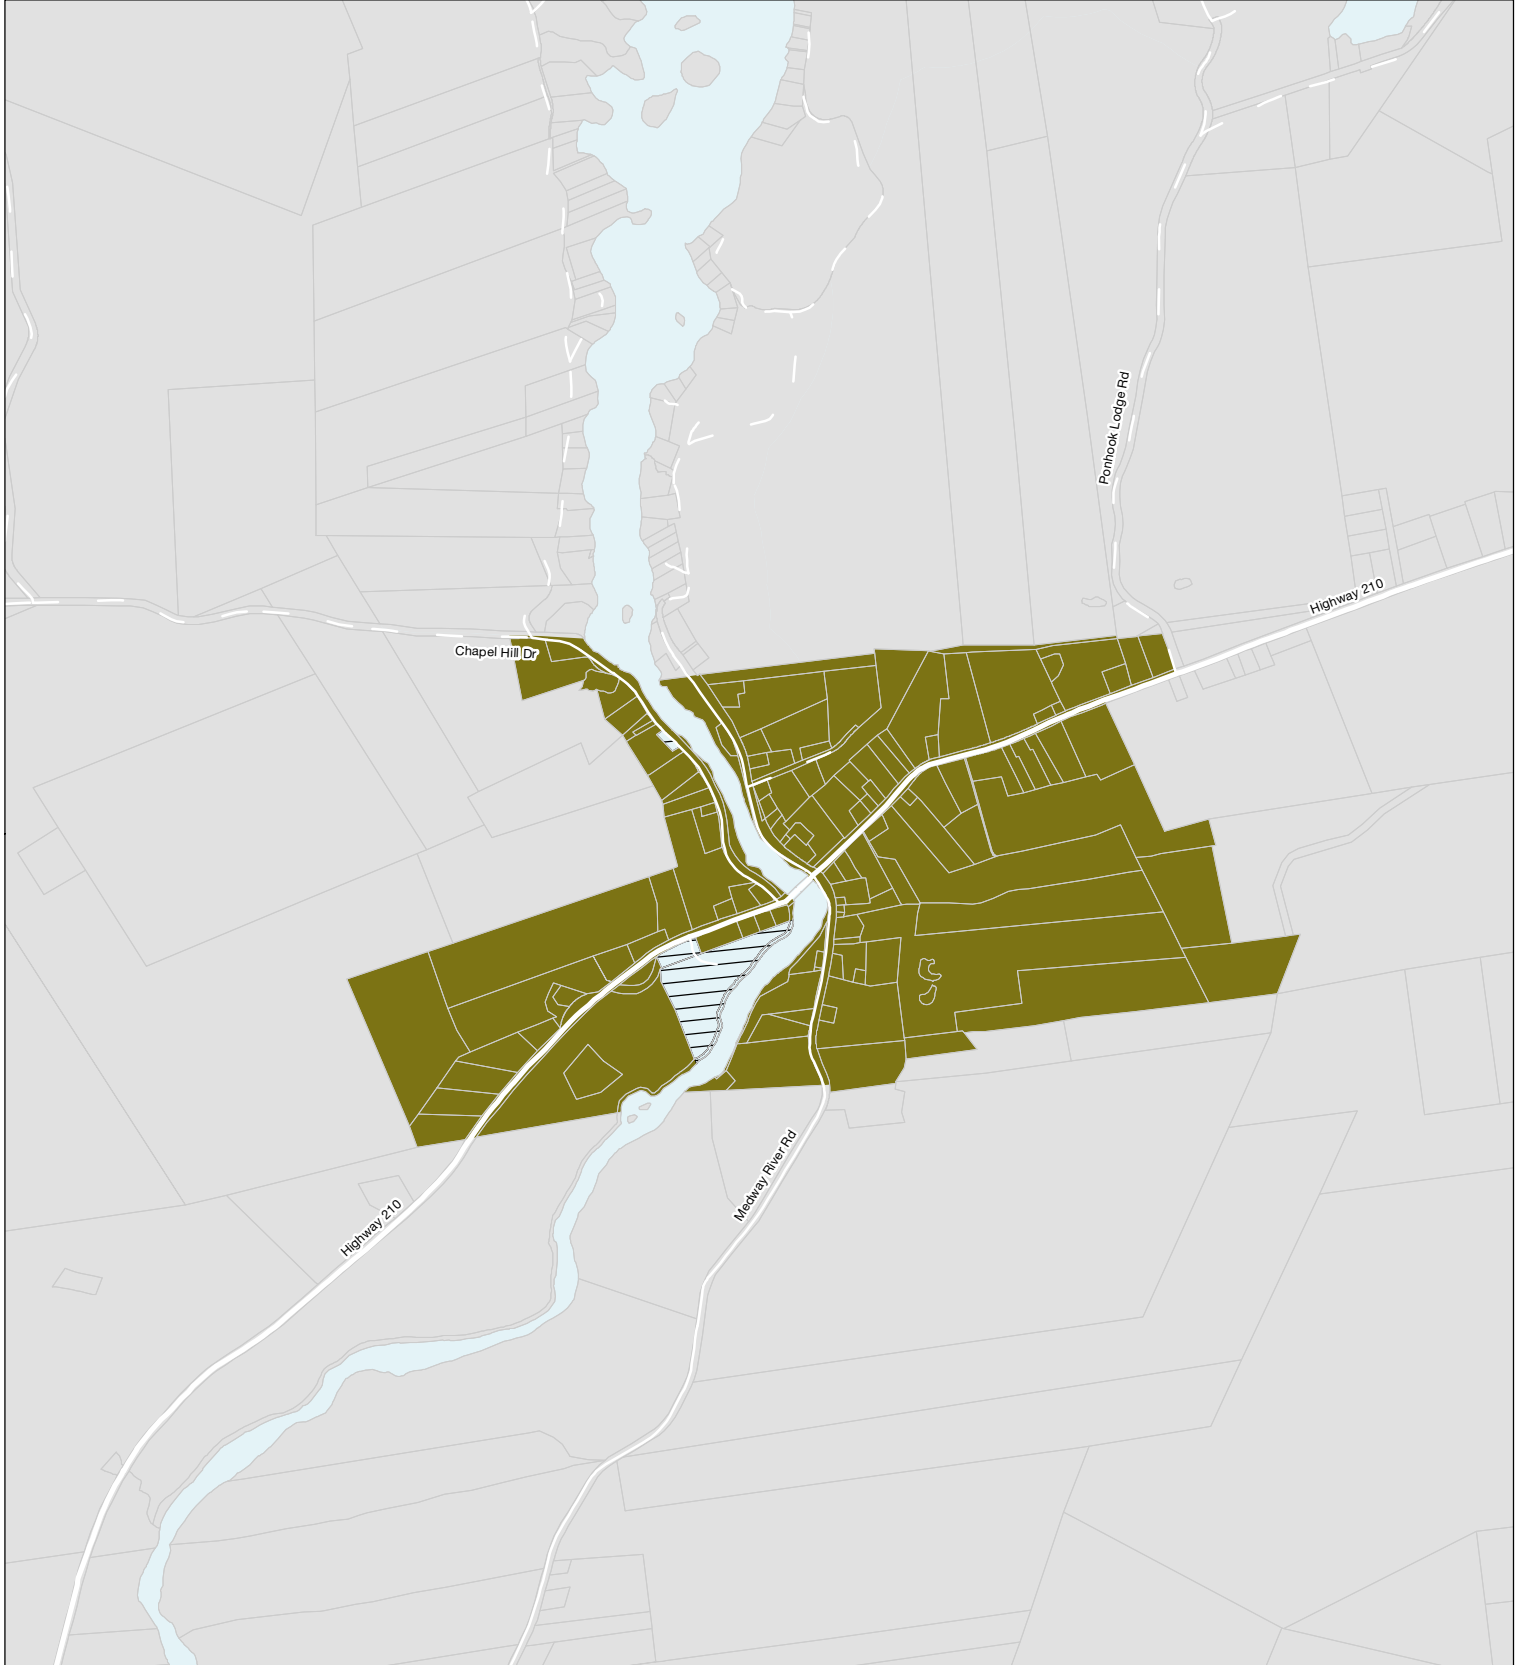

-  Urban Serviced Area
-  Hamlet
-  Rural
-  First Nations Lands

DRAFT
2022.02.22

MAP

Community Classification:
Port Medway

SCHEDULE
A

LAST UPDATED
2022.02.22

SCALE
1 cm=100 m

LEGEND

- Urban Serviced Area
- Hamlet
- Rural
- First Nations Lands

DRAFT
2022.02.22

MAP

Community Classification:
Greenfield

SCHEDULE
A

LAST UPDATED
2022.02.22

SCALE
1 cm=200 m

NORTH

LEGEND

-  Urban Serviced Area
-  Hamlet
-  Rural
-  First Nations Lands

DRAFT
2022.02.22

Community Classification:
Beach Meadows

SCHEDULE
A

LAST UPDATED
2022.02.22

SCALE
1 cm=200 m

NORTH

-  Urban Serviced Area
-  Hamlet
-  Rural
-  First Nations Lands

DRAFT
2022.02.22

Community Classification:
Mill Village

SCHEDULE
A

LAST UPDATED
2022.02.22

SCALE
1 cm=200 m

-  Urban Serviced Area
-  Hamlet
-  Rural
-  First Nations Lands