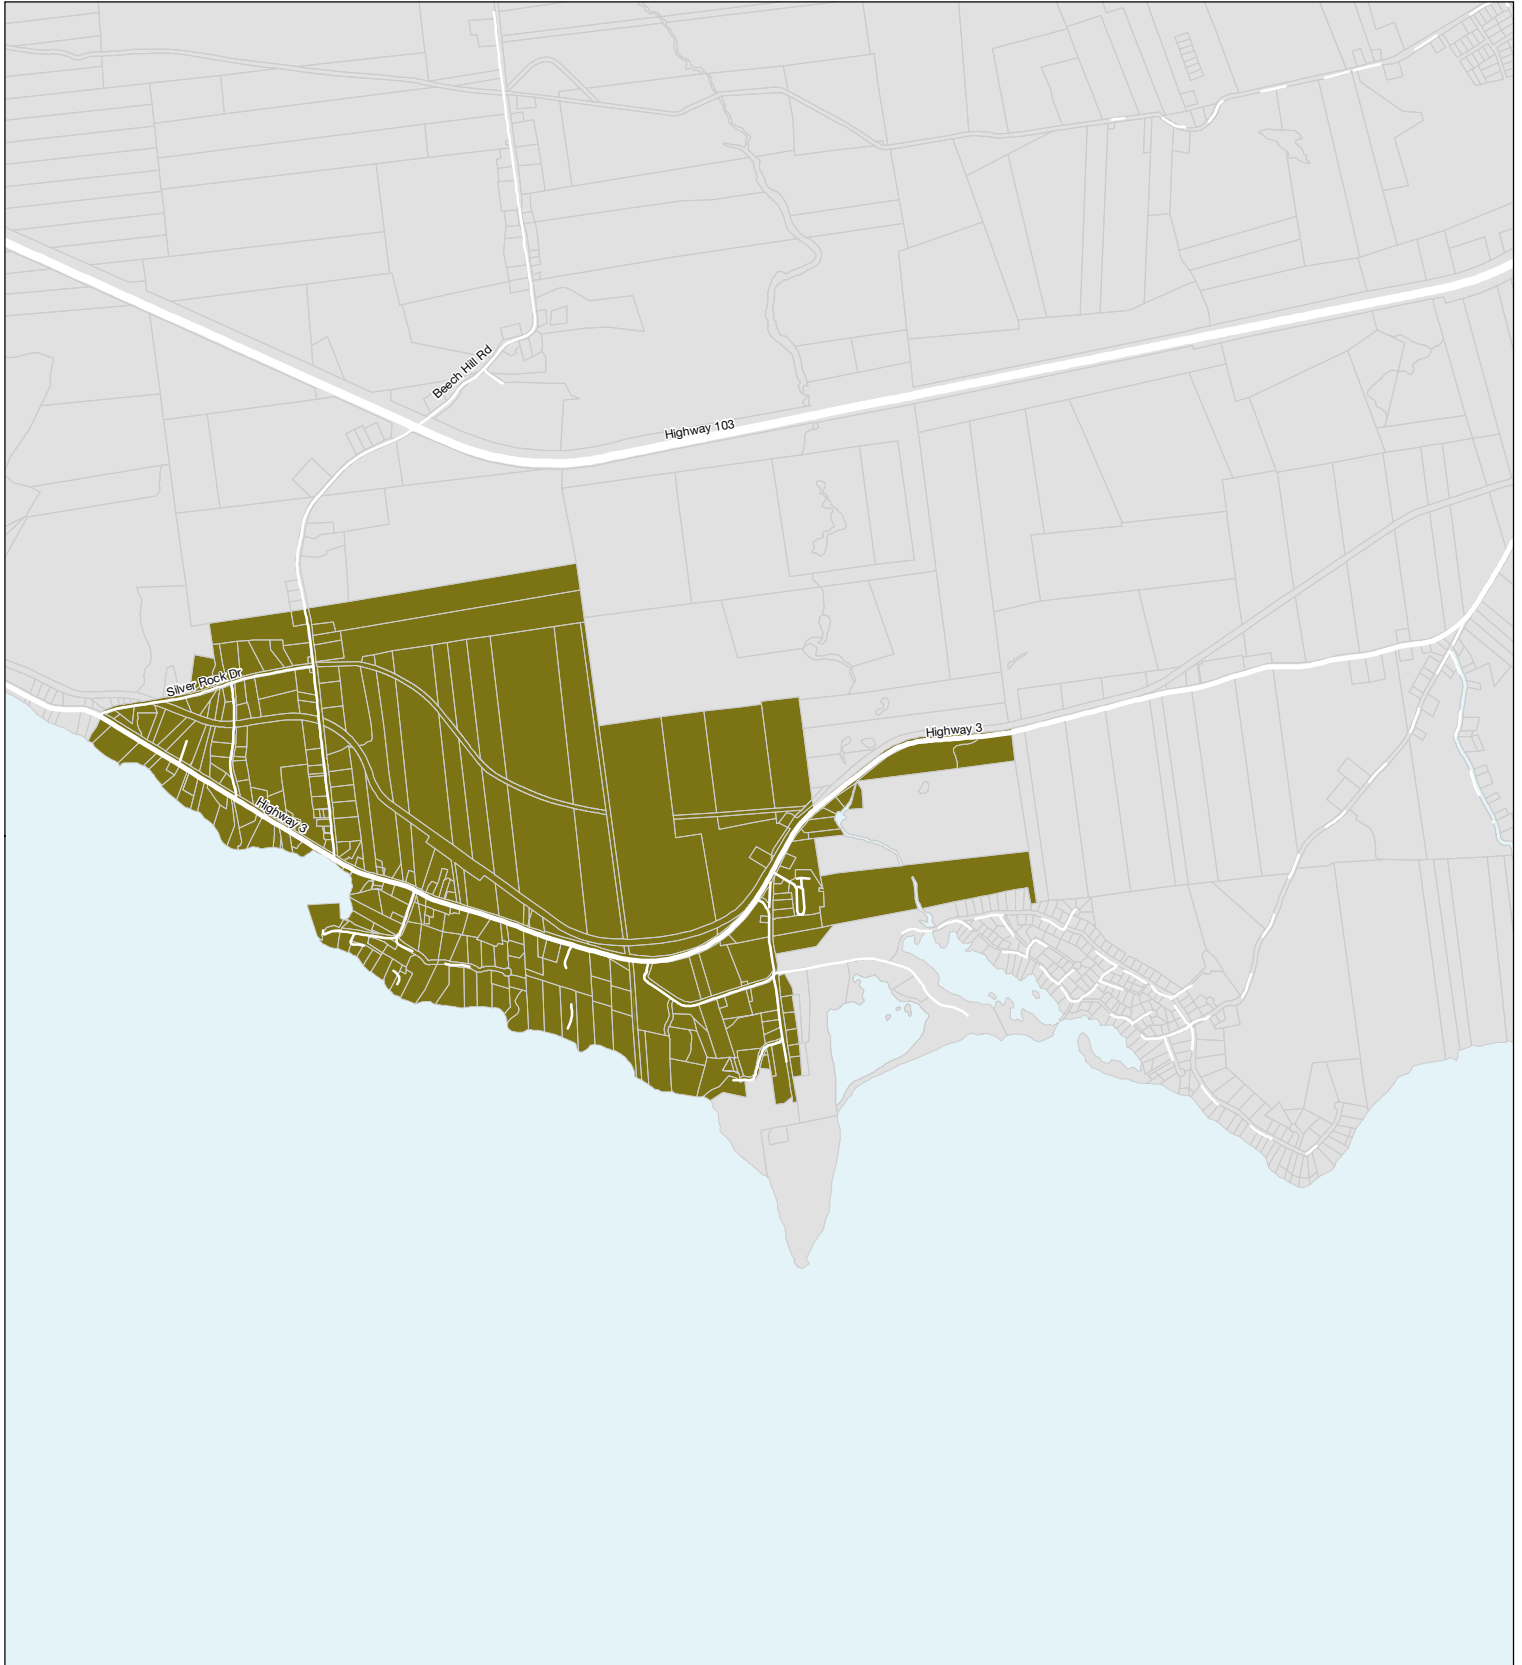

DRAFT
2022.02.22

-  Urban Serviced Area
-  Hamlet
-  Rural
-  First Nations Lands

DRAFT
2022.02.22

MAP

Community Classification:
Southwest Port Mouton

SCHEDULE
A

LAST UPDATED
2022.02.22

SCALE
1 cm=300 m

NORTH

LEGEND

-  Urban Serviced Area
-  Hamlet
-  Rural
-  First Nations Lands

DRAFT
2022.02.22

MAP

Community Classification:
Hunts Point / White Point

SCHEDULE
A

LAST UPDATED
2022.02.22

SCALE
1 cm=350 m

NORTH

LEGEND

-  Urban Serviced Area
-  Hamlet
-  Rural
-  First Nations Lands

DRAFT
2022.02.22

MAP

Community Classification:
Summerville Centre

SCHEDULE
A

LAST UPDATED
2022.02.22

SCALE
1 cm=200 m

NORTH

LEGEND

-  Urban Serviced Area
-  Hamlet
-  Rural
-  First Nations Lands

DRAFT
2022.02.22

MAP

Community Classification:
Downtown Liverpool