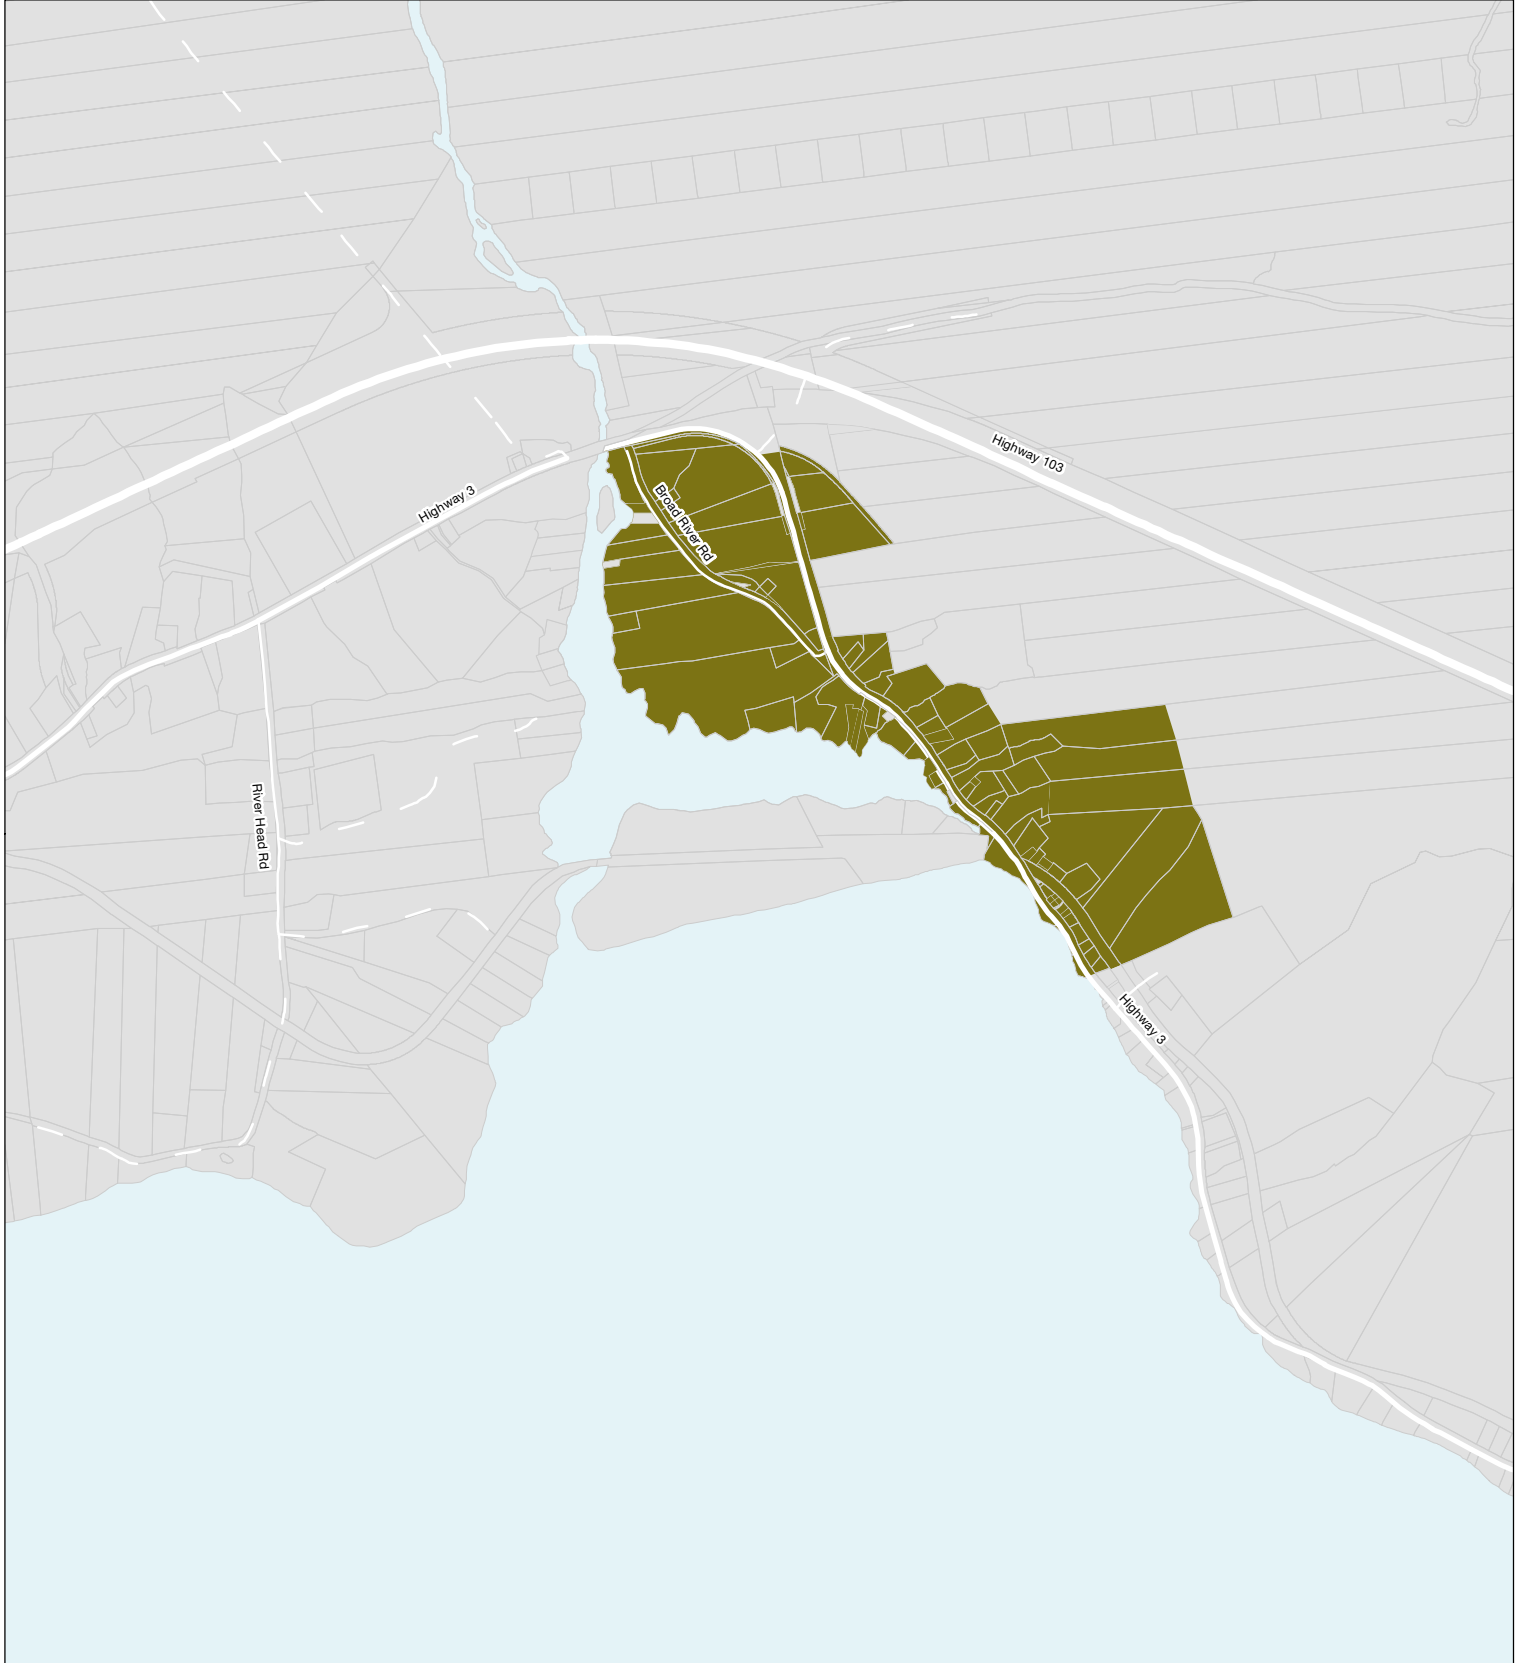

LAST UPDATED
2022.02.22

SCALE
1 cm=200 m

NORTH

LEGEND

-  Urban Serviced Area
-  Hamlet
-  Rural
-  First Nations Lands

DRAFT
2022.02.22

MAP

Community Classification:
Downtown Liverpool

SCHEDULE
A

LAST UPDATED
2022.02.22

SCALE
1 cm=150 m

LEGEND

-  Urban Serviced Area
-  Hamlet
-  Rural
-  First Nations Lands

DRAFT
2022.02.22

-  Urban Serviced Area
-  Hamlet
-  Rural
-  First Nations Lands

DRAFT
2022.02.22