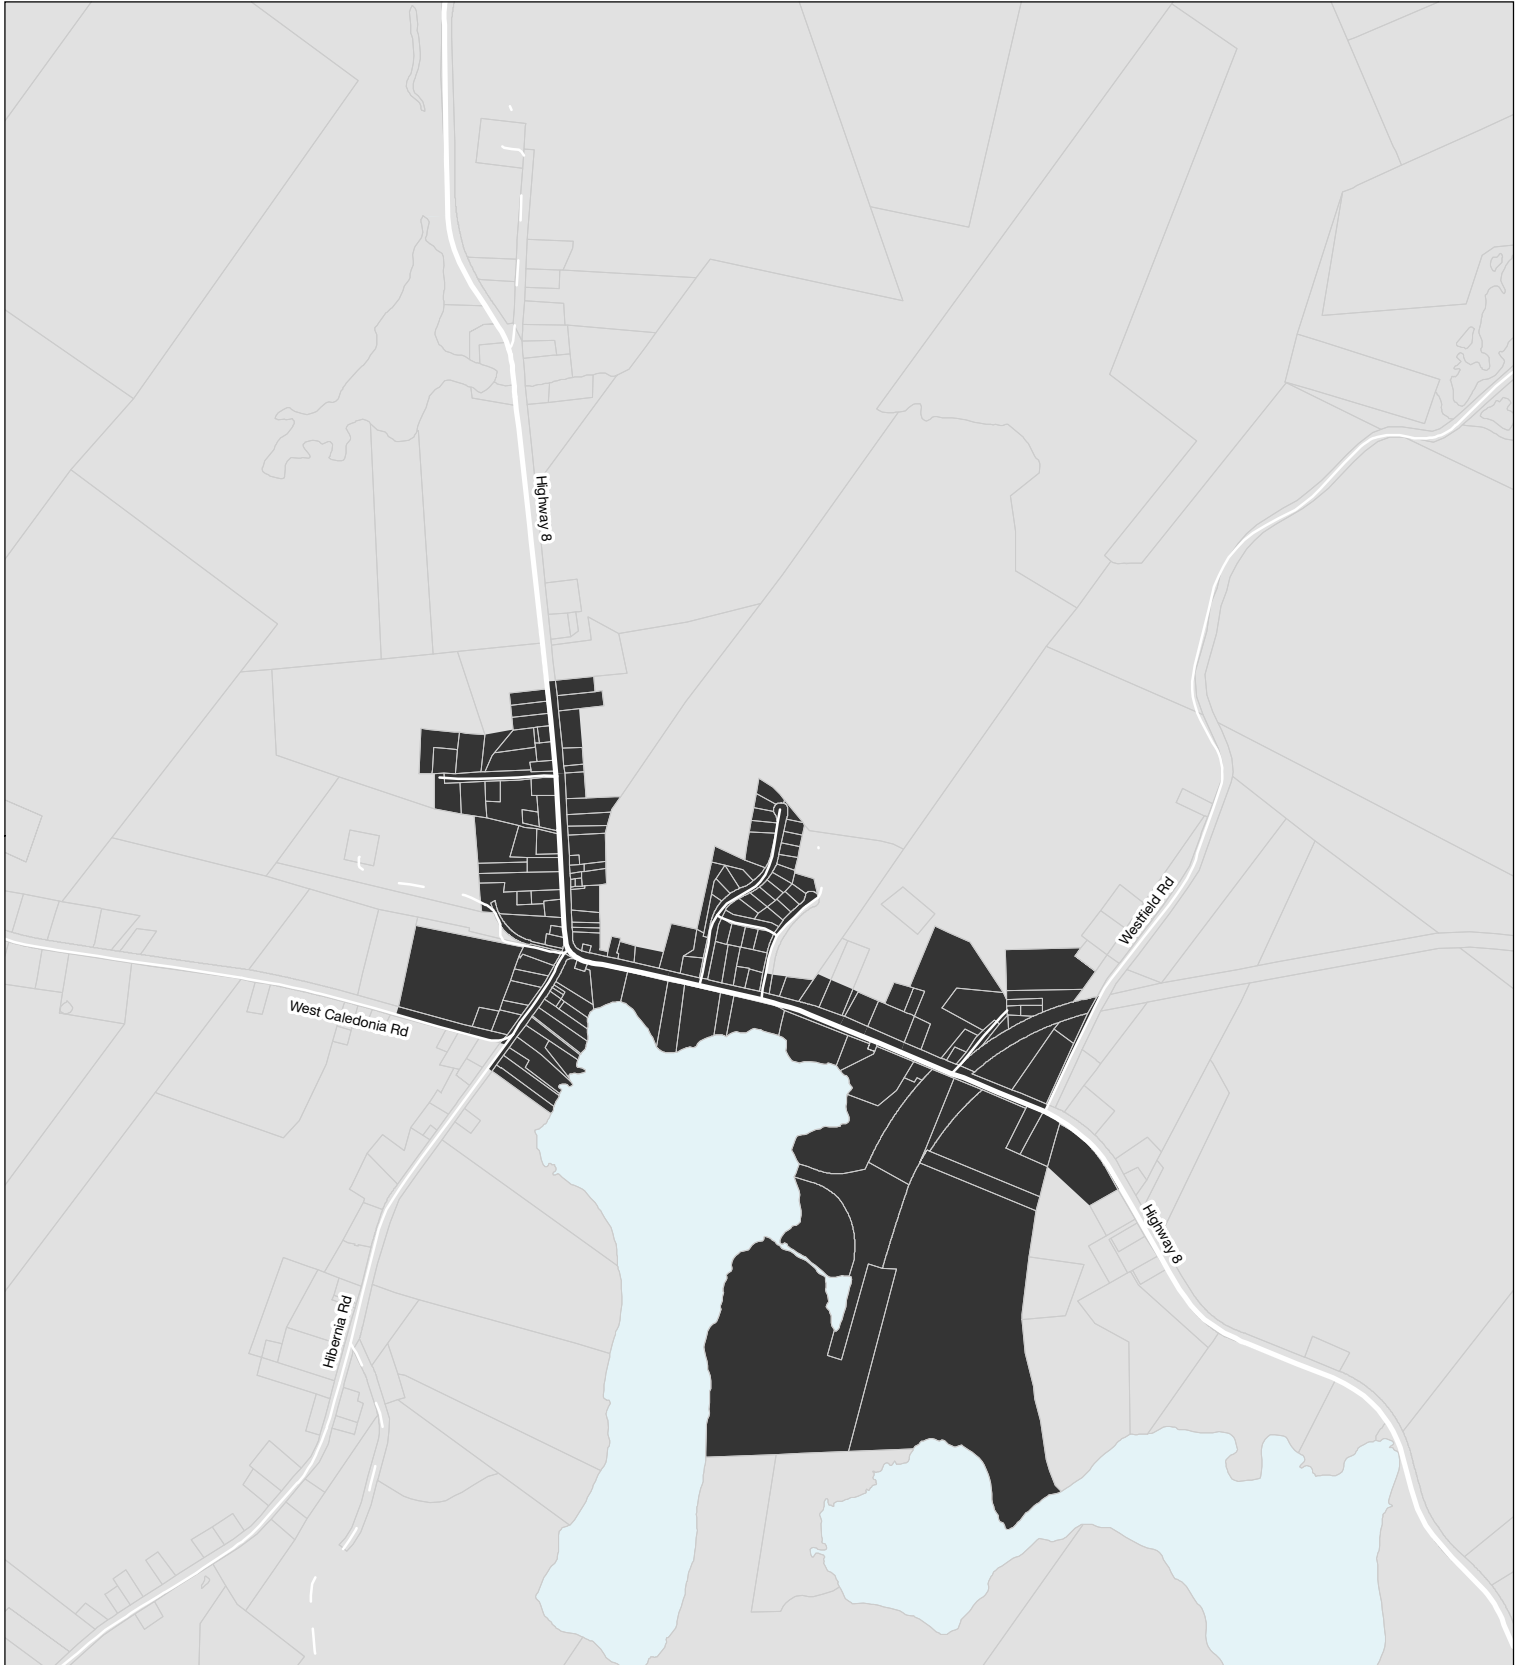

-  Urban Serviced Area
-  Hamlet
-  Rural
-  First Nations Lands

DRAFT
2022.02.22

MAP

Community Classification:
Port Medway

SCHEDULE
A

LAST UPDATED
2022.02.22

SCALE
1 cm=100 m

LEGEND

- Urban Serviced Area
- Hamlet
- Rural
- First Nations Lands

DRAFT
2022.02.22

MAP

Community Classification:
Greenfield

SCHEDULE
A

LAST UPDATED
2022.02.22

SCALE
1 cm=200 m

NORTH