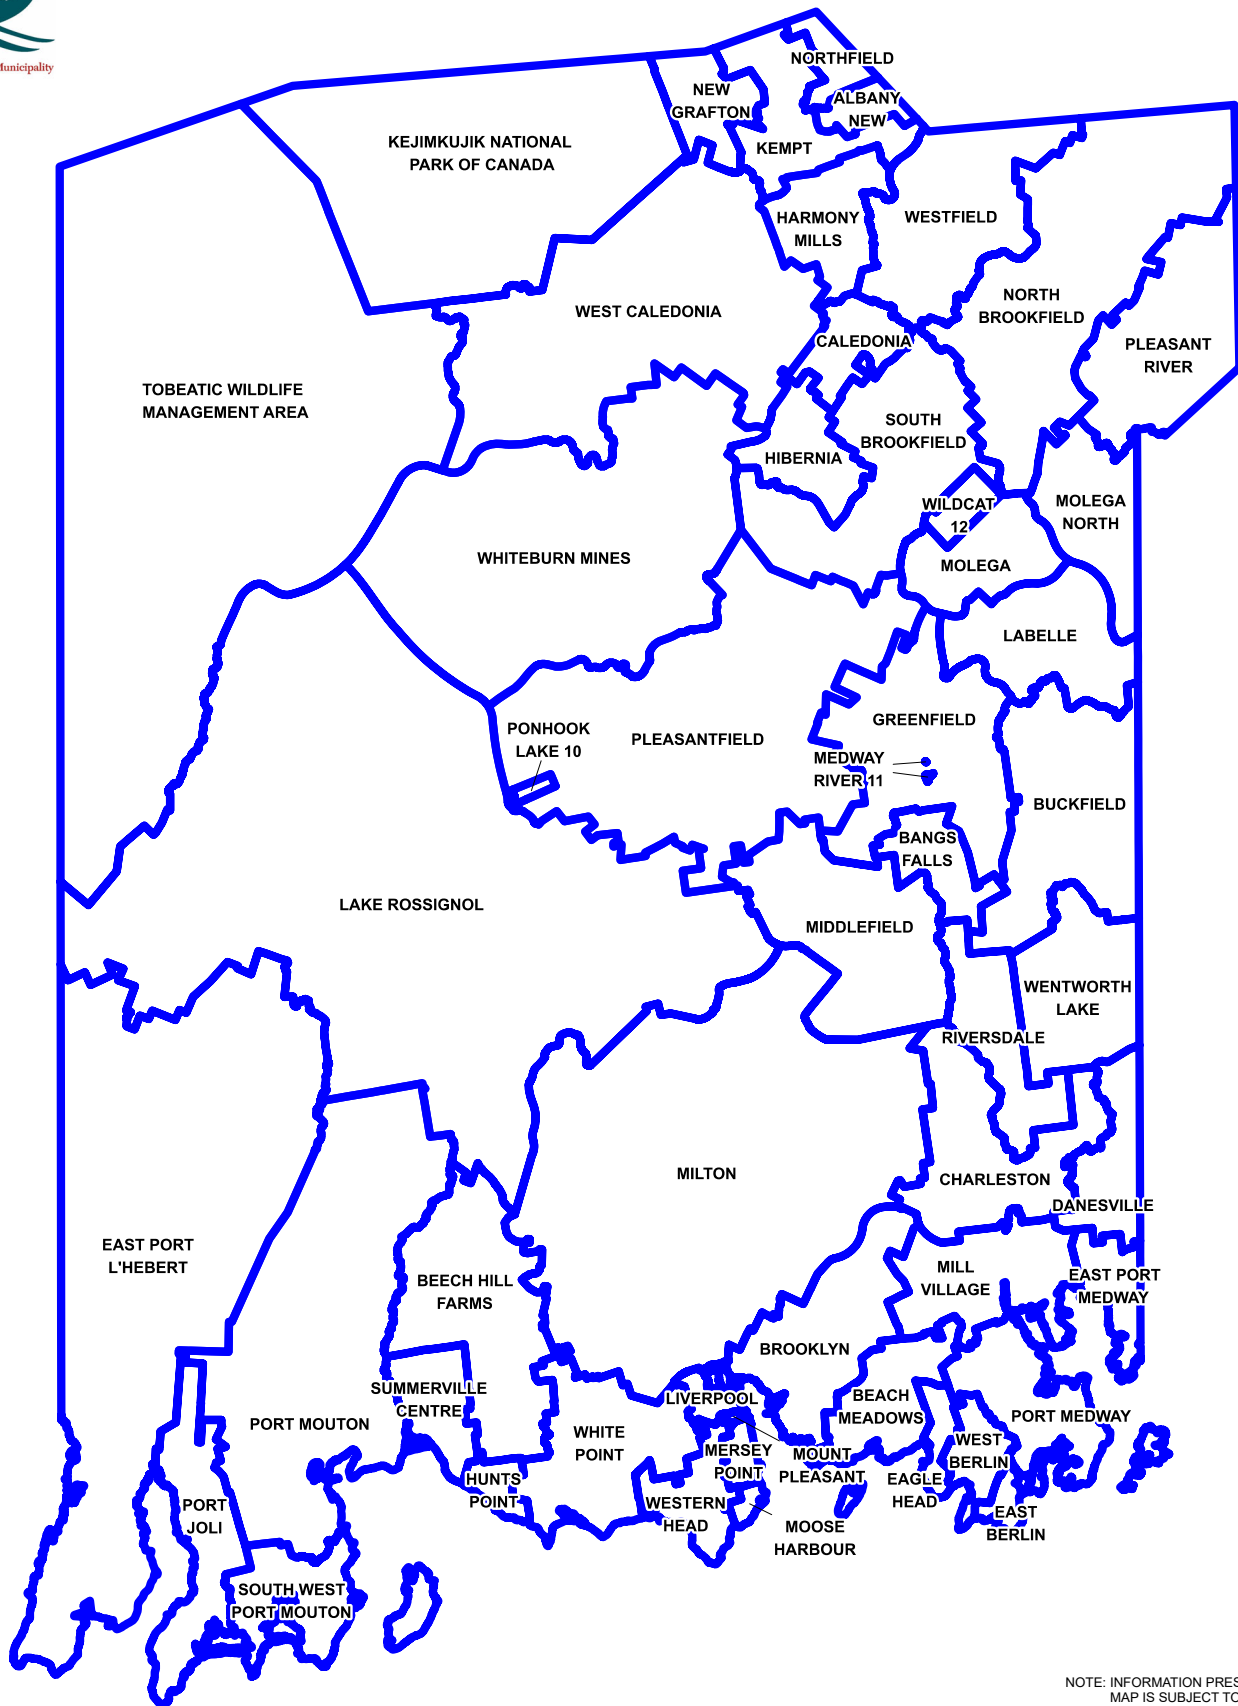

Region of Queens Municipality

QUEENS COUNTY COMMUNITY BOUNDARIES

NOTE: INFORMATION PRESENTED IN THIS MAP IS SUBJECT TO CHANGE

COMMUNITY BOUNDARY MAPPING SOURCE:
NOVA SCOTIA GEOMATICS CENTRE, AMHERST

PREPARED BY: PLANNING DEPARTMENT,
REGION OF QUEENS MUNICIPALITY, NOVEMBER 2013