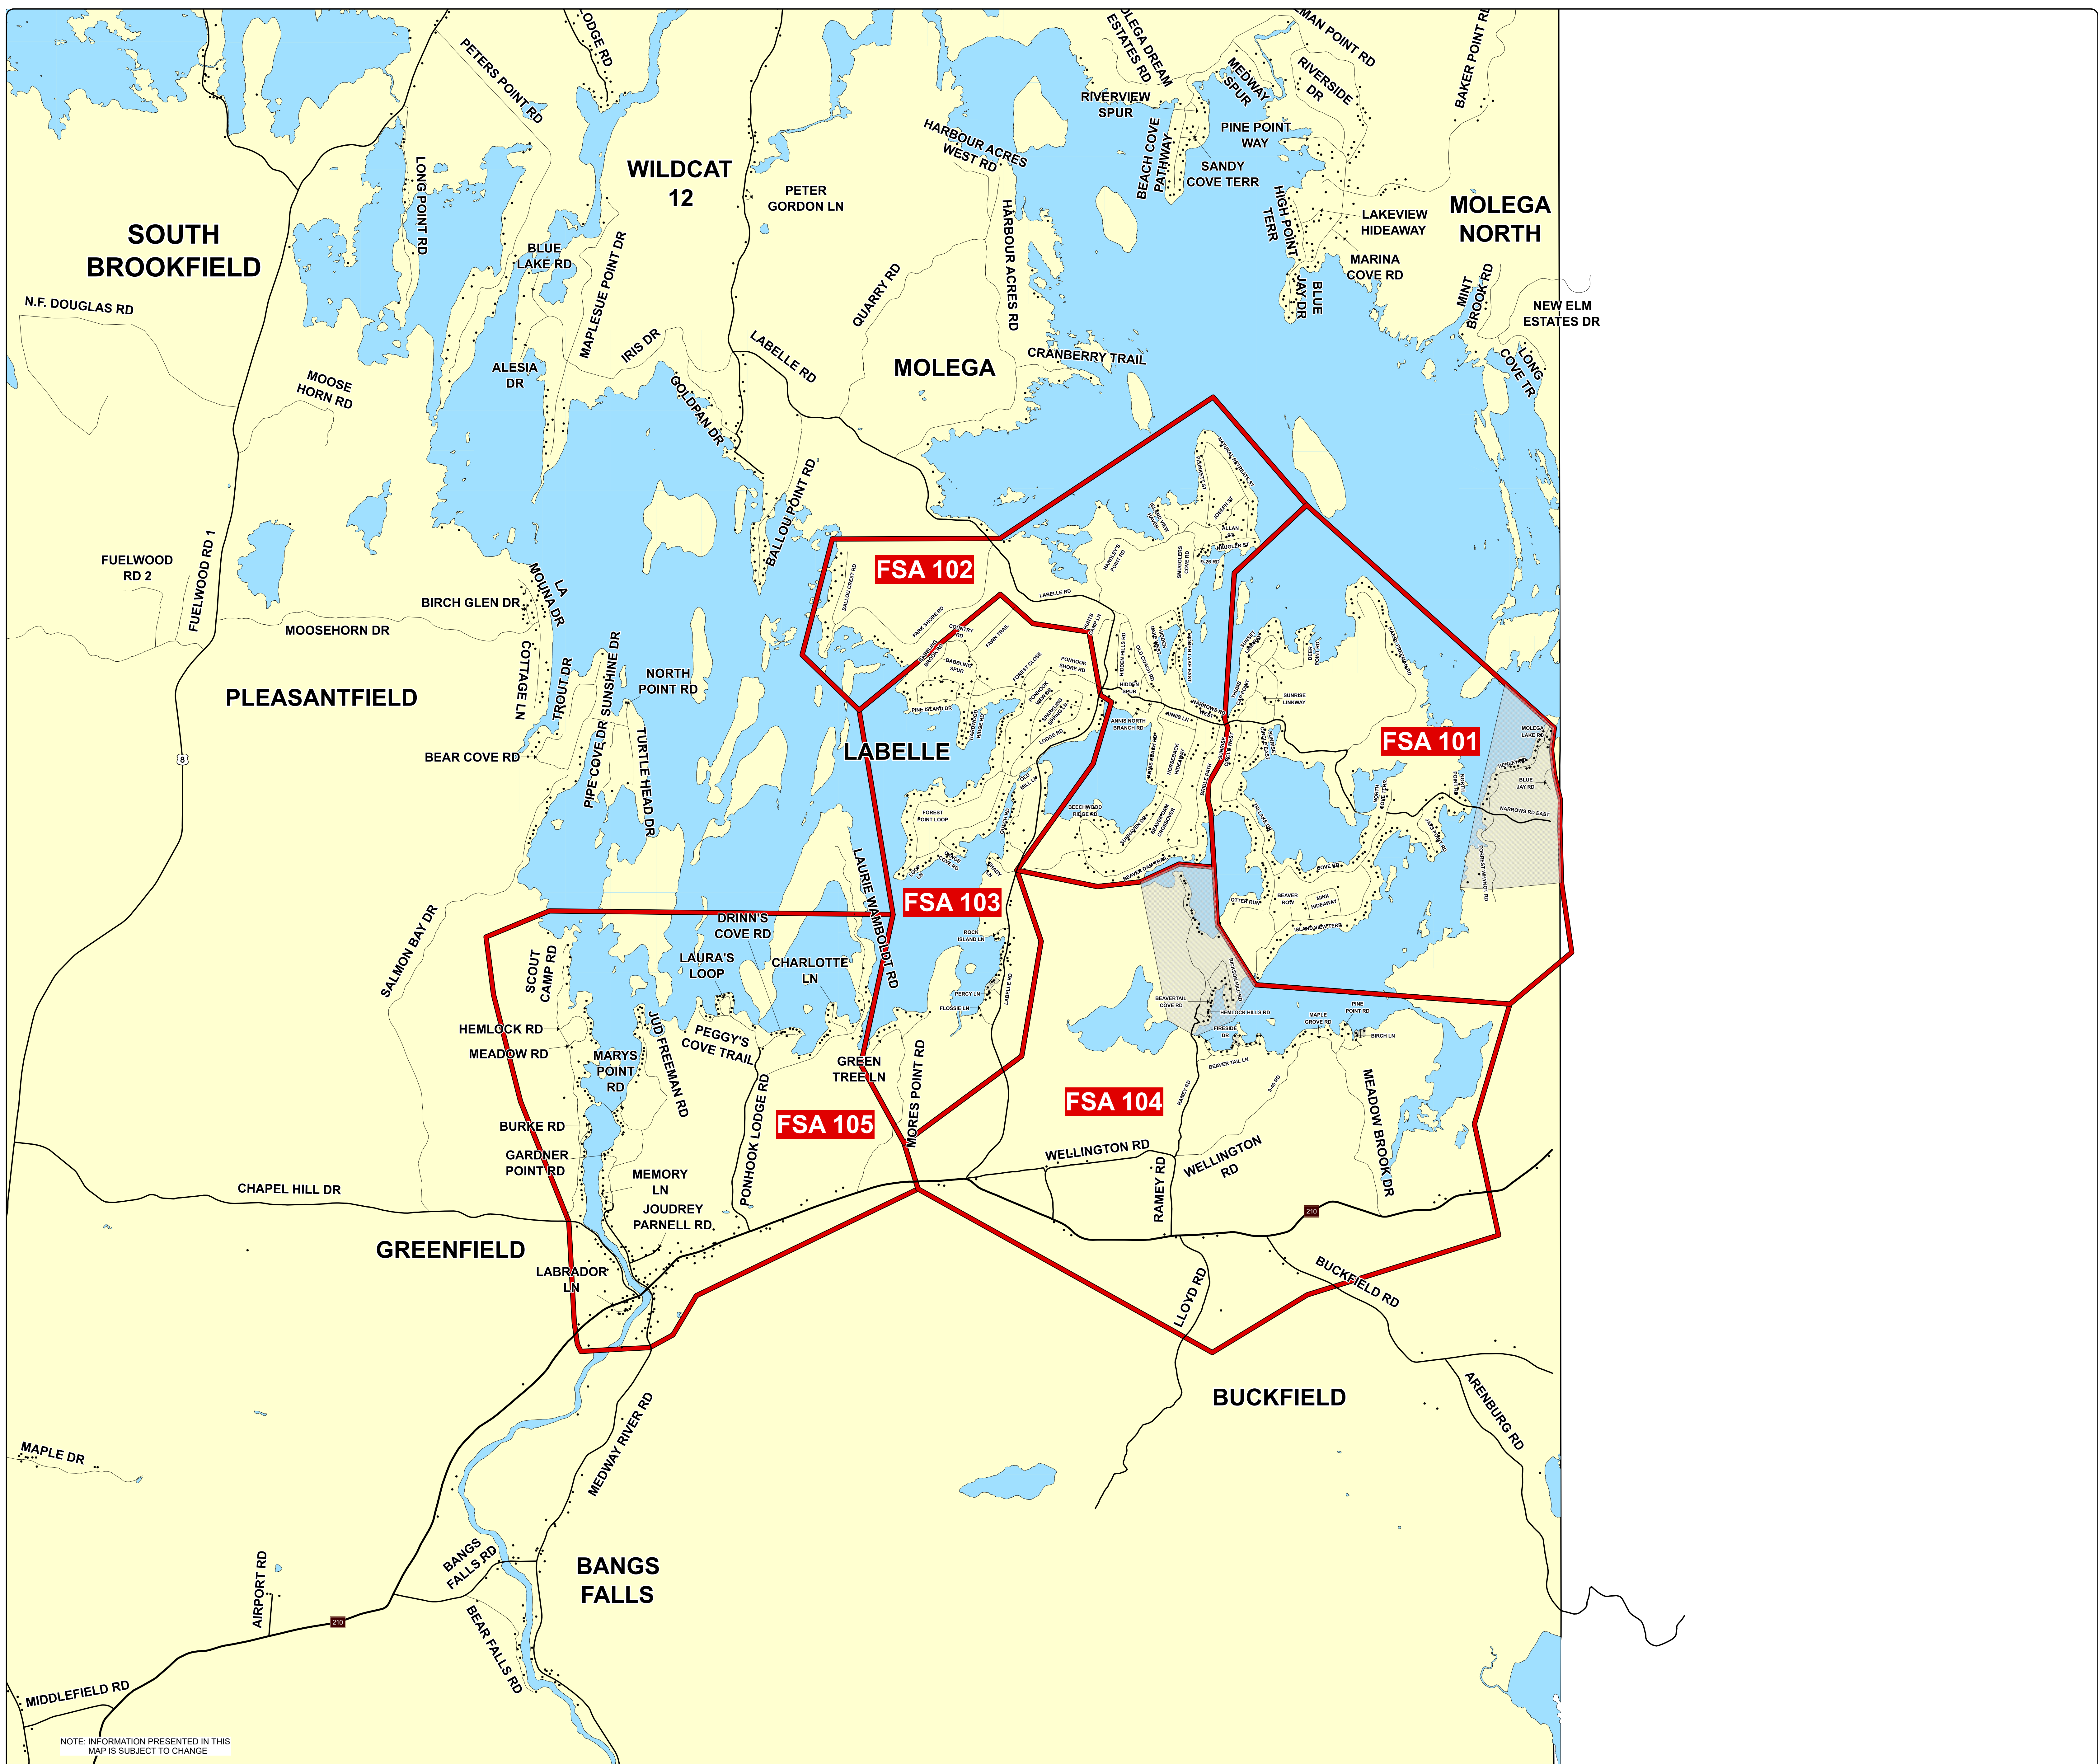

LABELLE FIBRE SERVING AREAS

QUEENS COUNTY, NOVA SCOTIA

NOTE: INFORMATION PRESENTED IN THIS MAP IS SUBJECT TO CHANGE

ROAD MAPPING SOURCE:
NOVA SCOTIA GEOMATICS CENTRE, AMHERST

PREPARED BY: PLANNING DEPARTMENT,
REGION OF QUEENS MUNICIPALITY, SEPTEMBER 2020

- DWELLING
- FIBRE SERVING AREA (FSA)
- PENDING